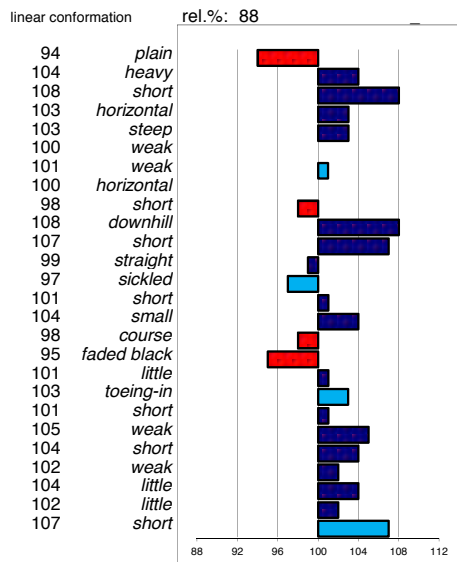

noble
light
long
vertical
sloping
tight
tight
sloping
long
ophill
long
standing under
straight
long
large
dry
jet black
much
toeing-out
long
powerful
long
powerful
much
much
tall

waarderende exterieurkenmerken

type	frame	feet & legs				walk	trot	total
112	106	106	106	107	107	105	108	
ABFP								
rel.	walk	trot	canter	riding	driving	showdr.	total	
73	101	100	100	99	103	106	101	

waarderende exterieurkenmerken

type	frame	feet & legs				walk	trot	total
101	106	102	102	105	105	103	103	
ABFP								
rel.	walk	trot	canter	riding	driving	showdr.	total	
72	101	101	101	101	100	103	101