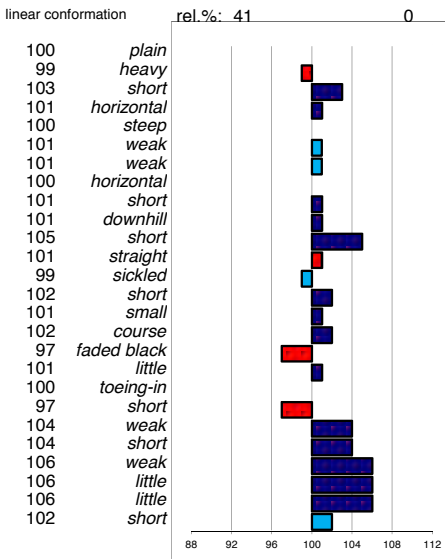

noble
light
long
vertical
sloping
tight
tight
sloping
long
ophill
long
standing under
straight
long
large
dry
jet black
much
toeing-out
long
powerful
long
powerful
much
much
tall

head
head-neck-conn.
neck length
neck position
shoulder
back
loins
croup angle
croup length
body
length forearm
frontlegs
hind legs
kootlengte
hooves
bone quality
color
hair
frontlegs
walk length
walk strength
trot length
trot strength
balance
suppleness
stature

waarderende exterieurkenmerken

type	frame	feet & legs	walk	trot	total			
104	106	104	102	106	104			
ABFP								
rel.	walk	trot	canter	riding	driving	showdr.	werkl.	total
0	0	0	0	0	0	0	0	0

Wytse 462

200703039
born: 04-05-07
s.: Arjen 417
m.: Wilinda K.
mgs Oege 267
mggs Reitse 272
marks allowed: nvt
not allowed: nvt