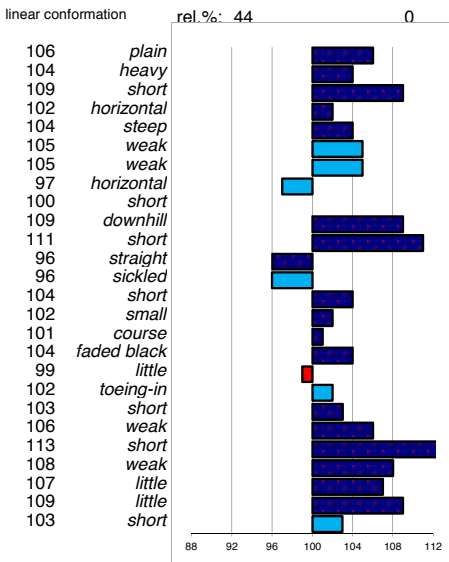

Alwin 469

200801759
born: 14-4-2008
s.: Felle 422 mgs mggs
m.: Waldiena B.L. Tsjerk 328 Oege 267

noble
light
long
vertical
sloping
tight
tight
sloping
long
ophill
long
standing under
straight
long
large
dry
jet black
much
toeing-out
long
powerful
long
powerful
much
much
tall

head
head-neck-conn.
neck length
neck position
shoulder
back
loins
croup angle
croup length
body
length forearm
frontlegs
hind legs
kootlengte
hooves
bone quality
color
hair
frontlegs
walk length
walk strength
trot length
trot strength
balance
suppleness
stature

waarderende exterieurkenmerken

type	frame	feet & legs			walk	trot	total
109	109	104		105	108	107	
ABFP							
rel.	walk	trot	canter	riding	driving	showdr.	total
0	0	0	0	0	0	0	0