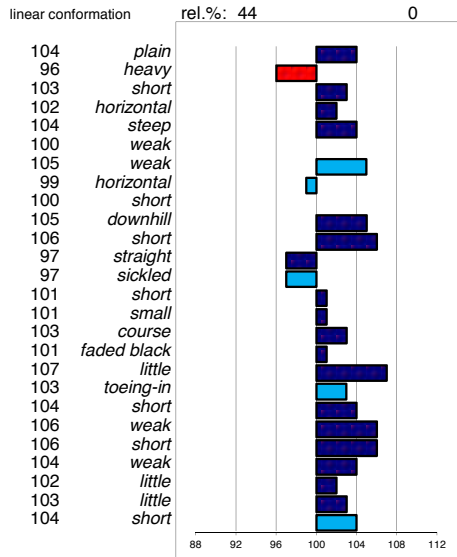

noble
light
long
vertical
sloping
tight
tight
sloping
long
ophill
long
standing under
straight
long
large
dry
jet black
much
toeing-out
long
powerful
long
powerful
much
much
tall

waarderende exterieurkenmerken							total	
type	frame	feet & legs		walk	trot			
108	105	104		106	105		106	
ABFP								
rel.	walk	trot	canter	riding	driving	showdr.	total	
0	0	0	0	0	0	0	0