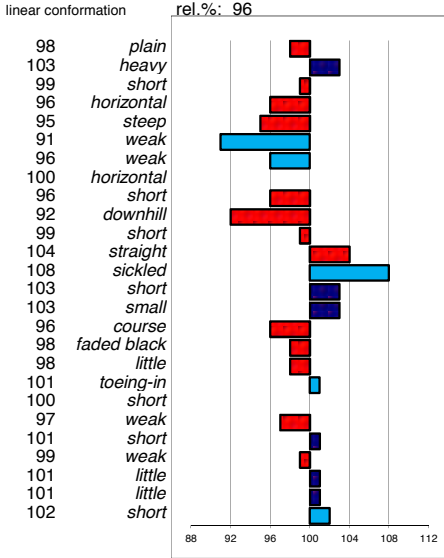

Jakob 302

198503021 marks allowed: 3,5%
born: 22-04-85 not allowed: 1,0%
s.: Naen 264 mgs mggs
m.: Tunke Mark 232 Gerke 220

waarderende exterieurkenmerken							
type	frame	feet & legs			walk	trot	total
97	95	96			98	99	97
ABFP							
rel.	walk	trot	canter	riding	driving	showdr.	total
83	104	107	104	108	106	105	105

Leffert 306

198603061 marks allowed: 0,9%
born: 27-04-86 not allowed: 0,4%
s.: Tamme 276 mgs mggs
m.: Bontsjje Oepke 266 Ritske 202