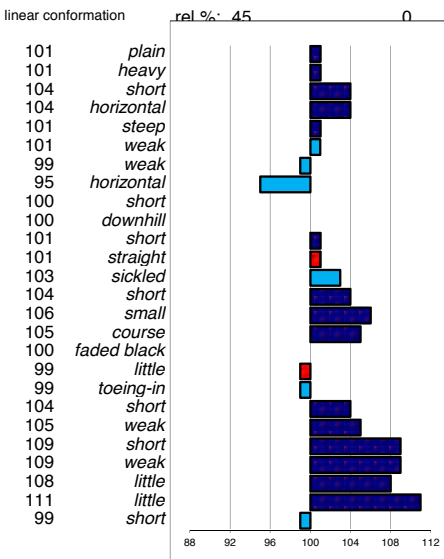

noble head
light head-neck-conn.
long neck length
vertical neck position
sloping shoulder
tight back
tight loins
sloping croup angle
long croup length
ophill body
long length forearm
standing under frontlegs
straight hind legs
long kootlengte
large hooves
dry bone quality
jet black color
much hair
toeing-out frontlegs
long walk length
powerful walk strength
long trot length
powerful trot strength
much balance
much suppleness
tall stature

Sipke 450

200501382 marks allowed: 0,7%
born: 03-04-05 not allowed: 0,0%
s.: Teade 392 mgs mggs
m.: Bauwina W. Ulke 338 Leffert 306