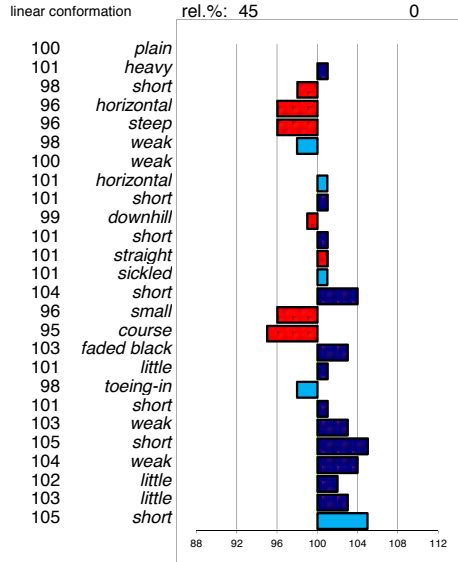

Alke 468

200800310
born: 01-03-08
s.: Fabe 348 mgs mggs
m.: Wiske van 't C Jakob 302 Herke 256

noble
light
long
vertical
sloping
tight
tight
sloping
long
ophill
long
standing under
straight
long
large
dry
jet black
much
toeing-out
long
powerful
long
powerful
much
much
tall

head
head-neck-conn.
neck length
neck position
shoulder
back
loins
croup angle
croup length
body
length forearm
frontlegs
hind legs
kootlengte
hooves
bone quality
color
hair
frontlegs
walk length
walk strength
trot length
trot strength
balance
suppleness
stature

waarderende exterieurkenmerken

type	frame	feet & legs			walk	trot	total
102	103	98		102	103	102	
ABFP							
rel.	walk	trot	canter	riding	driving	showdr.	total
0	0	0	0	0	0	0	0