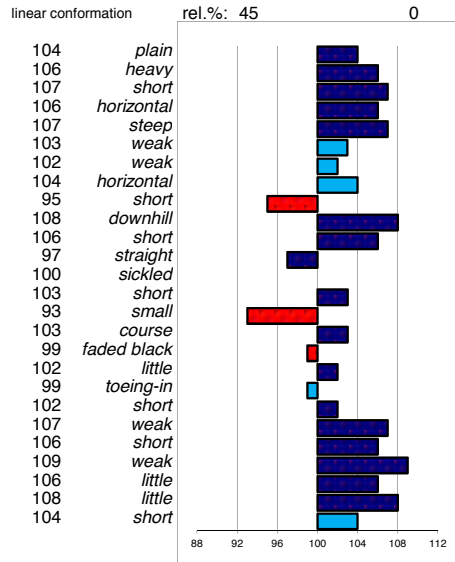

noble
light
long
vertical
sloping
tight
tight
sloping
long
loins
long
standing under
straight
long
large
dry
jet black
much
toeing-out
long
powerful
long
powerful
much
much
tall

waarderende exterieurkenmerken							
type	frame	feet & legs			walk	trot	total
107	108	104			105	107	106
ABFP							
rel.	walk	trot	canter	riding	driving	showdr.	total
0	0	0	0	0	0	0	0

Uldrik 457

200601504 marks allowed: 1,1%
born: 08-04-06 not allowed: 0,0%
s.: Dries 421 mgs mggs
m.: Eeke fan 'e Ve Tsjerk 328 Dirk 298