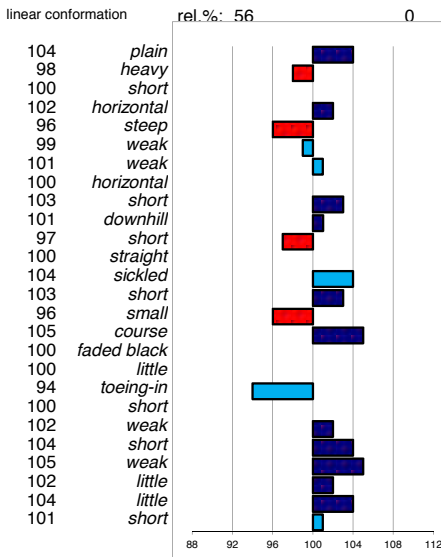

noble
light
long
vertical
sloping
tight
tight
sloping
long
ophill
long
standing under
straight
long
large
dry
jet black
much
toeing-out
long
powerful
long
powerful
much
much
tall

head
head-neck-conn.
neck length
neck position
shoulder
back
loins
croup angle
croup length
body
length forearm
frontlegs
hind legs
kootlengte
hooves
bone quality
color
hair
frontlegs
walk length
walk strength
trot length
trot strength
balance
suppleness
stature

waarderende exterieurkenmerken							total	
type	frame	feet & legs		walk	trot			
105	105	104		101	105		104	
ABFP								
rel.	walk	trot	canter	riding	driving	showdr.	total	
0	0	0	0	0	0	0	0	

Sjerp 446

200501158 marks allowed: 2,6%
born: 29-03-05 not allowed: 0,0%
s.: Andries 415 mgs mggs
m.: Christa van Kt Pike 316 Oege 267