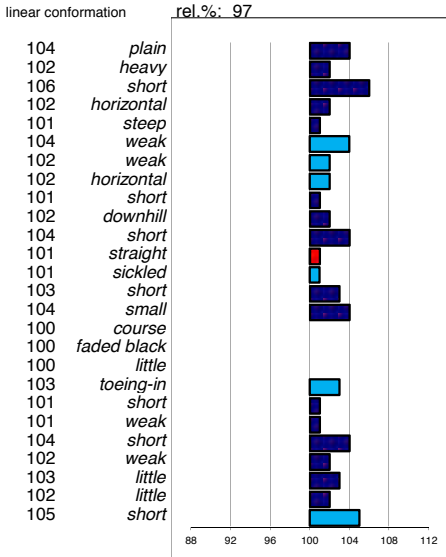

Brandus 345

199209121 marks allowed: 6,2%
born: 13-05-92 not allowed: 0,8%
s.: Reitse 272 mgs mggs
m.: Hoogheid Oege 267 Freark 218

noble
light
long
vertical
sloping
tight
tight
sloping
long
ophill
long
standing under
straight
long
large
dry
jet black
much
toeing-out
long
powerful
long
powerful
much
much
tall

head
head-neck-conn.
neck length
neck position
shoulder
back
loins
croup angle
croup length
body
length forearm
frontlegs
hind legs
kootlengte
hooves
bone quality
color
hair
frontlegs
walk length
walk strength
trot length
trot strength
balance
suppleness
stature

waarderende exterieurkenmerken							
type	frame	feet & legs			walk	trot	total
103	103	102	102	101	102	102	102
ABFP							
rel.	walk	trot	canter	riding	driving	showdr.	total
80	97	104	104	104	102	105	102

Abe 346

199206311 marks allowed: 5,2%
born: 27-04-92 not allowed: 1,5%
s.: Jillis 301 mgs mggs
m.: Wina-Vrouck Hearke 254 Gabe 221