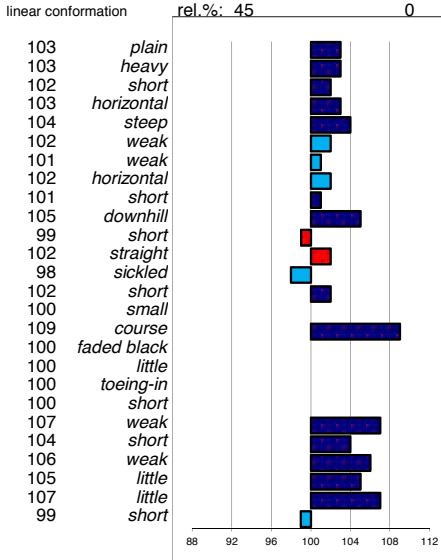

Tjalf 443

199835331 marks allowed: 2,7%
born: 14-07-98 not allowed: 0,0%
s.: Heinse 354 mgs mggs
m.: Welmoed M. Tjimme 275 Hearke 254

noble
light
long
vertical
sloping
tight
tight
sloping
long
ophill
long
standing under
straight
long
large
dry
jet black
much
toeing-out
long
powerful
long
powerful
much
much
tall

head
head-neck-conn.
neck length
neck position
shoulder
back
loins
croup angle
croup length
body
length forearm
frontlegs
hind legs
kootlengte
hooves
bone quality
color
hair
frontlegs
walk length
walk strength
trot length
trot strength
balance
suppleness
stature

waarderende exterieurkenmerken							total	
type	frame	feet & legs		walk	trot			
106	107	107		105	106		106	
ABFP								
rel.	walk	trot	canter	riding	driving	showdr.	total	
0	0	0	0	0	0	0	0	

Norbert 444

200400578 marks allowed: 0,8%
born: 07-03-04 not allowed: 0,2%
s.: Tsjerk 328 mgs mggs
m.: Amalia-Annie Hearke 254 Peke 268