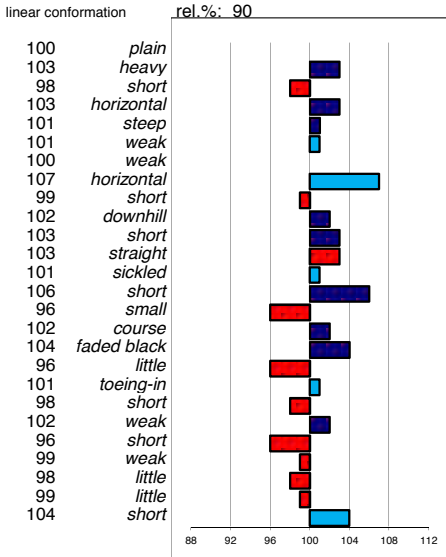

Sibald 380

199709061 marks allowed: 0,5%
born: 23-03-97 not allowed: 0,3%
s.: Sierk 326 mgs mggs
m.: Berlinda H. Leffert 306 Oege 267

noble
light
long
vertical
sloping
tight
tight
sloping
long
ophill
long
standing under
straight
long
large
dry
jet black
color
much
toeing-out
long
powerful
long
powerful
much
much
tall

head
head-neck-conn.
neck length
neck position
shoulder
back
loins
croup angle
croup length
body
length forearm
frontlegs
hind legs
kootlengte
hooves
bone quality
color
hair
frontlegs
walk length
walk strength
trot length
trot strength
balance
suppleness
stature

waarderende exterieurkenmerken							
type	frame	feet & legs			walk	trot	total
100	99	102			101	99	100
ABFP							
rel.	walk	trot	canter	riding	driving	showdr.	total
74	102	100	101	99	102	103	101

Sape 381

199732061 marks allowed: 1,5%
born: 06-07-97 not allowed: 1,6%
s.: Fabe 348 mgs mggs
m.: Olcha Feitse 293 Naen 264