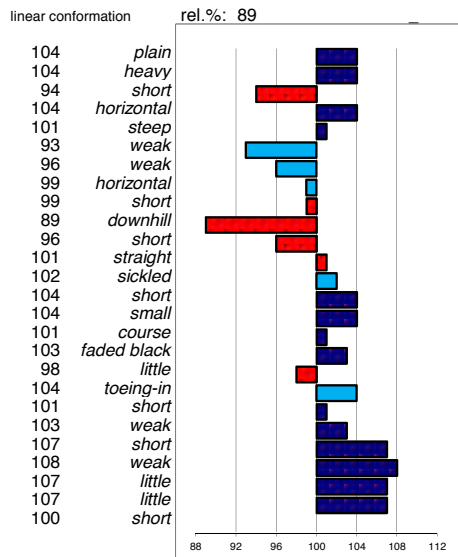

noble
light
long
vertical
sloping
tight
tight
sloping
long
ophill
long
standing under
straight
long
large
dry
jet black
much
toeing-out
long
powerful
long
powerful
much
much
tall

waarderende exterieurkenmerken							
type	frame	feet & legs			walk	trot	total
103	98	105			104	107	104
ABFP							
rel.	walk	trot	canter	riding	driving	showdr.	total
73	98	109	107	107	105	105	105