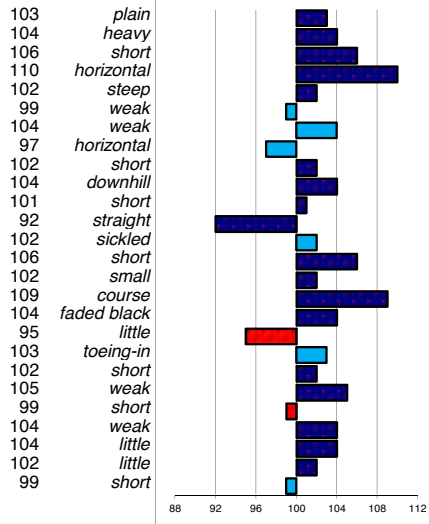

noble
light
long
vertical
sloping
tight
tight
sloping
long
ophill
long
standing under
straight
long
large
dry
jet black
much
toeing-out
long
powerful
long
powerful
much
much
tall

head
head-neck-conn.
neck length
neck position
shoulder
back
loins
croup angle
croup length
body
length forearm
frontlegs
hind legs
kootlengte
hooves
bone quality
color
hair
frontlegs
walk length
walk strength
trot length
trot strength
balance
suppleness
stature

waarderende exterieurkenmerken

type	frame	feet & legs				walk	trot	total
105	106	109				104	102	105
ABFP								
rel.	walk	trot	canter	riding	driving	showdr.	total	
84	103	106	100	104	105	110	104