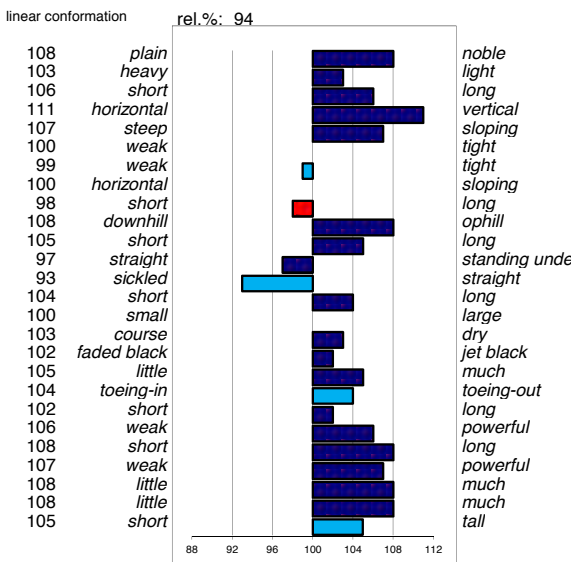

waarderende exterieurkenmerken						
type	frame	feet & legs	walk	trot	total	
111	107	105	104	106	107	
ABFP						
rel.	walk	trot	canter	riding	driving	showdr.
72	101	101	102	99	103	109

Wobke 403

199901951 marks allowed: 4,4%
born: 26-02-99 not allowed: 0,8%
s.: Fetse 349 mgs mggs
m.: Siuwke fan Kz Gaije 295 Wessel 237