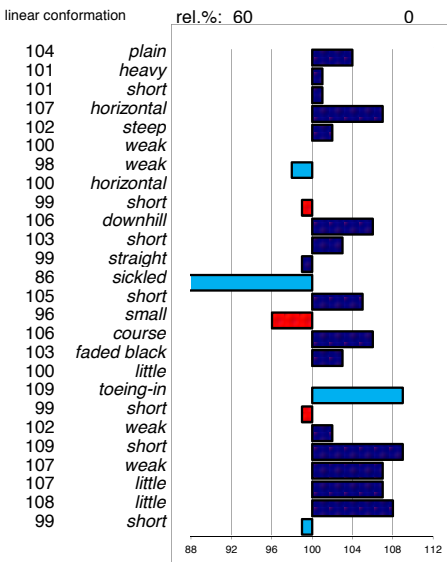

noble
light
long
vertical
sloping
shoulder
back
loins
croup angle
croup length
body
length forearm
frontlegs
hind legs
kootlengte
hooves
bone quality
color
hair
frontlegs
walk length
walk strength
trot length
trot strength
balance
suppleness
stature

Michiel 442

200402871 marks allowed: 2,4%
born: 18-04-04 not allowed: 1,2%
s.: Tsjerk 328 mgs mggs
m.: Trudy fan Boa Leffert 306 Hearke 254