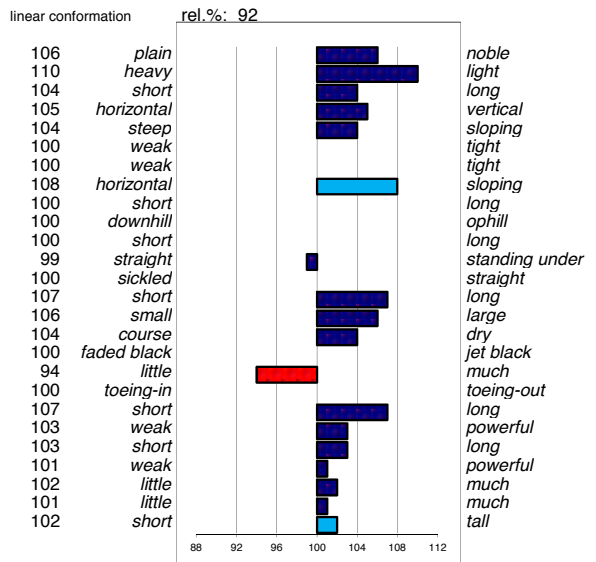

waarderende exterieurkenmerken						
type	frame	feet & legs	walk	trot	total	
106	103	103	105	102	104	
ABFP						
rel.	walk	trot	canter	riding	driving	showdr.
73	107	105	106	107	105	104