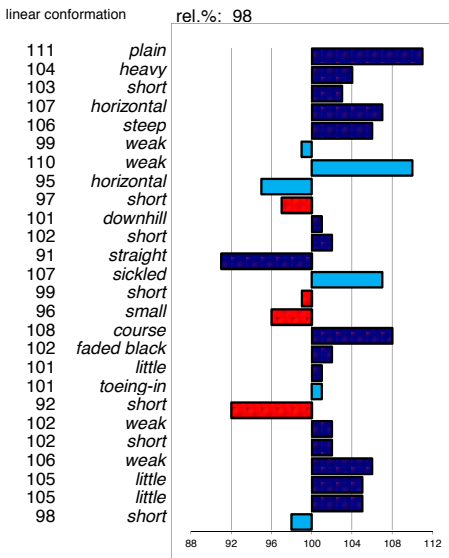

Tsjerk 328

199008331 marks allowed: 3,5%
born: 24-03-90 not allowed: 0,4%
s.: Feitse 293 mgs mggs
m.: Wijkje Nanne 197 Hylke 186