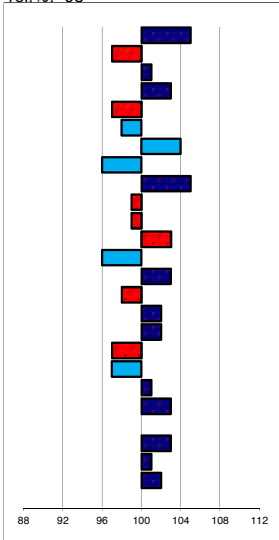

marks allowed: 4,5%
 not allowed: 1,4%

linear conformation

rel.%: 95

105 plain
 97 heavy
 101 short
 103 horizontal
 97 steep
 98 weak
 104 weak
 96 horizontal
 105 short
 99 downhill
 99 short
 103 straight
 96 sickled
 103 short
 98 small
 102 course
 102 faded black
 97 little
 97 toeing-in
 101 short
 103 weak
 100 short
 103 weak
 101 little
 102 little
 100 short