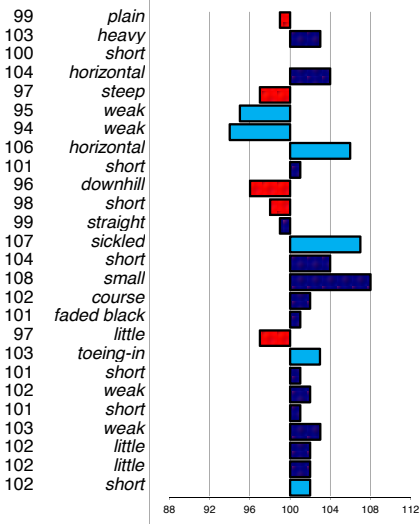

noble
light
long
vertical
sloping
shoulder
tight
tight
sloping
long
ophill
long
standing under
straight
long
large
dry
jet black
much
toeing-out
long
powerful
long
powerful
much
much
tall

head
head-neck-conn.
neck length
neck position
loins
croup angle
croup length
body
length forearm
frontlegs
hind legs
kootlengte
hooves
bone quality
color
hair
frontlegs
walk length
walk strength
trot length
trot strength
balance
suppleness
stature

waarderende exterieurkenmerken

type	frame	feet & legs			walk	trot	total
99	98	102		101	102	101	
ABFP							
rel.	walk	trot	canter	riding	driving	showdr.	total
66	102	103	100	101	100	105	102

Beart 411

200008071
born: 20-03-00 marks allowed: 1,9%
not allowed: 0,8%
s.: Jasper 366 mgs mggs
m.: Setske F. Feitse 293 Dagho 247

linear conformation

rel.%: 96