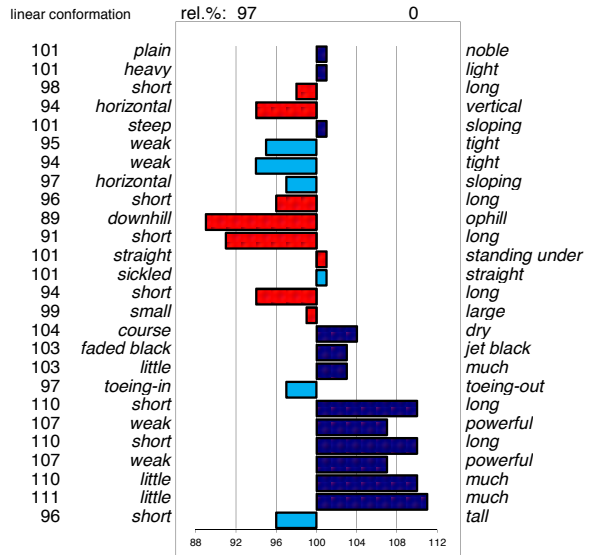

waarderende exterieurkenmerken							
type	frame	feet & legs			walk	trot	total
99	98	104			107	106	103
ABFP							
rel.	walk	trot	canter	riding	driving	showdr.	total
86	107	101	103	102	102	101	103