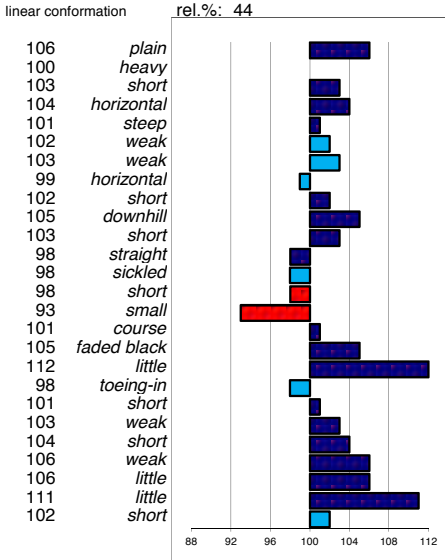

Tonjes 459

200601244
born: 12-03-06
s.: Anton 343
m.: Tjallina W.
mgs Ulke 338
mggs Leffert 306
marks allowed: 0,0%
not allowed: 0,0%

noble
light
long
vertical
sloping
tight
tight
sloping
long
ophill
long
standing under
straight
long
large
dry
jet black
much
toeing-out
long
powerful
long
powerful
much
much
tall

head
head-neck-conn.
neck length
neck position
shoulder
back
loins
croup angle
croup length
body
length forearm
frontlegs
hind legs
kootlengte
hooves
bone quality
color
hair
frontlegs
walk length
walk strength
trot length
trot strength
balance
suppleness
stature

Tjalbert 460

200600983
born: 28-03-06
s.: Beart 411
m.: Grevinne fan I Ulke 338
mgs Ulke 338
mggs Melle 311
marks allowed: 0,0%
not allowed: 0,0%