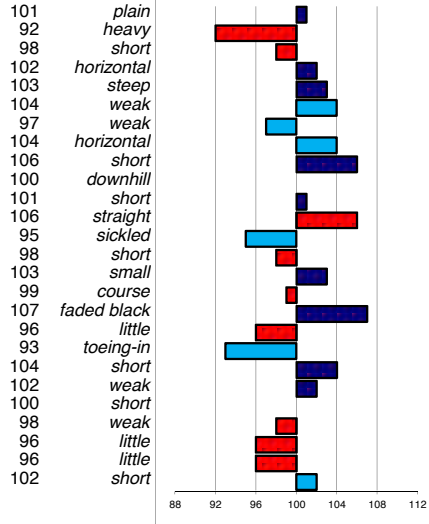

head
 head-neck-conn.
 neck length
 neck position
 shoulder
 back
 loins
 croup angle
 croup length
 body
 length forearm
 frontlegs
 hind legs
 kootlengte
 hooves
 bone quality
 color
 hair
 frontlegs
 walk length
 walk strength
 trot length
 trot strength
 balance
 suppleness
 stature

marks allowed: 8,2%
 not allowed: 0,6%

linear conformation

rel.%: 92

noble
 light
 long
 vertical
 sloping
 tight
 tight
 sloping
 long
 ophill
 long
 standing under
 straight
 long
 large
 dry
 jet black
 much
 toeing-out
 long
 powerful
 long
 powerful
 much
 much
 tall