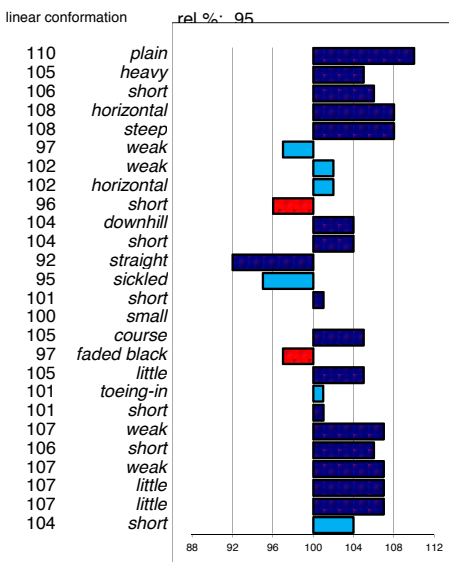

noble
light
long
vertical
sloping
shoulder
back
loins
croup angle
croup length
body
length forearm
standing under
straight
long
large
dry
jet black
much
toeing-out
long
powerful
long
powerful
much
much
tall

head
head-neck-conn.
neck length
neck position
shoulder
back
loins
croup angle
croup length
body
length forearm
frontlegs
hind legs
kootlengte
hooves
bone quality
color
hair
frontlegs
walk length
walk strength
trots length
trots strength
balance
suppleness
stature

Aan 416

200044011 marks allowed: 1,5%
born: 25-06-00 not allowed: 0,0%
s.: Abe 346 mgs mggs
m.: Dieke V. Jurjen 303 Wessel 237