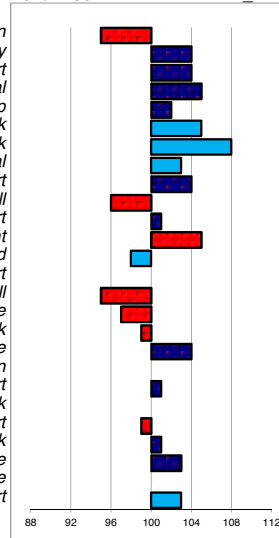

noble
light
long
vertical
sloping
tight
tight
sloping
long
ophill
long
standing under
straight
long
large
dry
jet black
much
toeing-out
long
powerful
long
powerful
much
much
tall

waarderende exterieurkenmerken