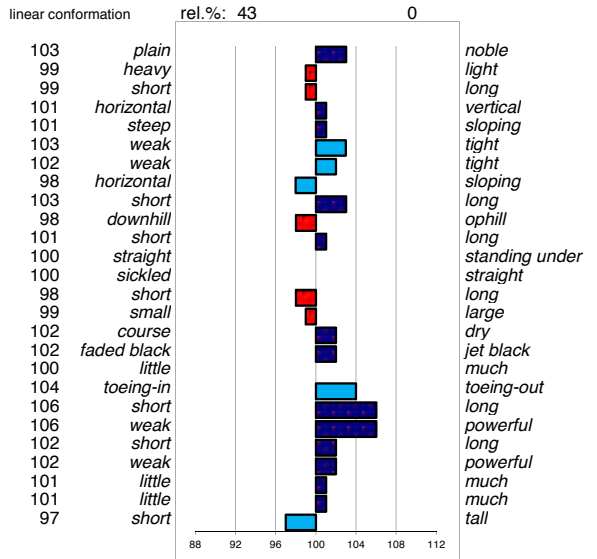

noble
light
long
vertical
sloping
tight
tight
sloping
long
ophill
long
standing under
straight
long
large
dry
jet black
much
toeing-out
long
powerful
long
powerful
much
much
tall

waarderende exterieurkenmerken

type	frame	feet & legs	walk	trot	total			
104	105	103	107	102	104			
ABFP								
rel.	walk	trot	canter	riding	driving	showdr.	werkl.	total
0	0	0	0	0	0	0	0	0