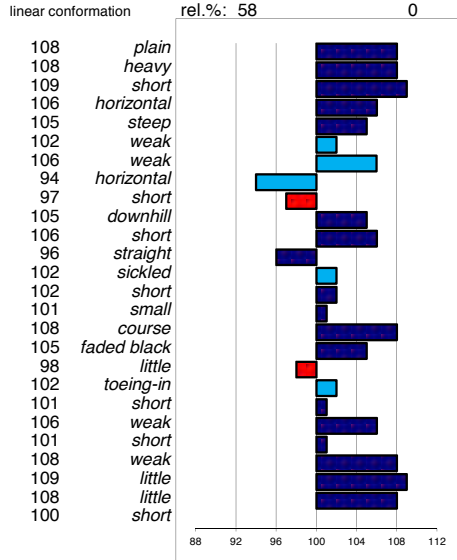

noble
light
long
vertical
sloping
tight
tight
sloping
long
ophill
long
standing under
straight
long
large
dry
jet black
much
toeing-out
long
powerful
long
powerful
much
much
tall

waarderende exterieurkenmerken							total	
type	frame	feet & legs		walk	trot			
110	111	107		104	108		108	
ABFP								
rel.	walk	trot	canter	riding	driving	showdr.	total	
0	0	0	0	0	0	0	0	

Olgert 445

200400835 marks allowed: 3,4%
born: 19-03-04 not allowed: 2,4%
s.: Ulke 338 mgs mggs
m.: Sjoukje E. Atse 342 Oege 267