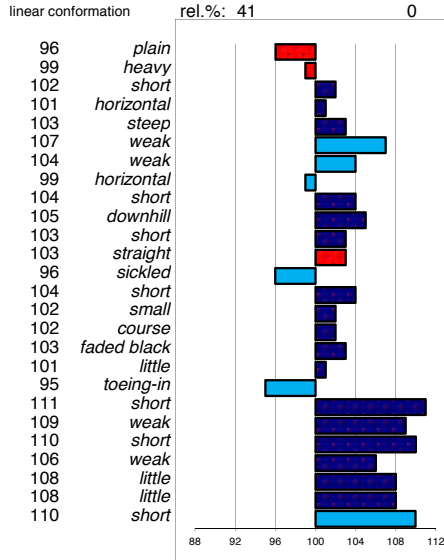

96 plain
99 heavy
102 short
101 horizontal
103 steep
107 weak
104 weak
99 horizontal
104 short
105 downhill
103 short
103 straight
96 sickled
104 short
102 small
102 course
103 faded black
101 little
95 toeing-in
111 short
109 weak
110 short
106 weak
108 little
108 little
110 short

noble light
long long
vertical vertical
sloping sloping
tight tight
tight tight
sloping sloping
long long
ophill ophill
long long
standing under standing under
straight straight
long long
large large
dry dry
jet black jet black
much much
toeing-out toeing-out
long long
powerful powerful
long long
powerful powerful
much much
much much
tall tall

waarderende exterieurkenmerken						
type	frame	feet & legs		walk	trot	total
108	109	103		107	107	107
ABFP						
rel.	walk	trot	canter	riding	driving	showdr.
0	0	0	0	0	0	0

waarderende exterieurkenmerken						
type	frame	feet & legs		walk	trot	total
101	104	102		109	107	105
ABFP						
rel.	walk	trot	canter	riding	driving	showdr.
0	0	0	0	0	0	0

Sake 449

200503180 marks allowed: 8,3%
born: 13-05-05 not allowed: 1,7%
s.: Doaitsen 420 mgs mggs
m.: Teuntsje fan S Rypke 321 Gaije 295