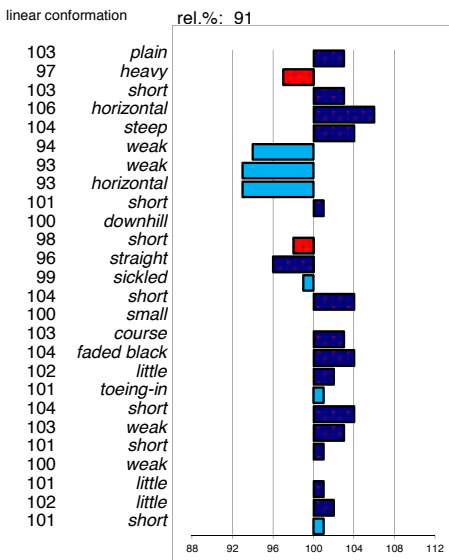

noble
light
long
vertical
sloping
tight
tight
sloping
long
ophill
long
standing under
straight
long
long
large
dry
jet black
much
toeing-out
long
powerful
long
powerful
much
much
tall

head
head-neck-conn.
neck length
neck position
shoulder
back
loins
croup angle
croup length
body
length forearm
frontlegs
hind legs
kootlengte
hooves
bone quality
color
hair
frontlegs
walk length
walk strength
trot length
trot strength
balance
suppleness
stature

waarderende exterieurkenmerken						
type	frame	feet & legs		walk	trot	total
105	102	103		103	100	103
ABFP						
rel.	walk	trot	canter	riding	driving	showdr.
72	104	105	101	103	105	108
						total
						104

Lolke 371

199516791 marks allowed: 0,7%
born: 30-06-95 not allowed: 0,9%
s.: Oege 267 mgs mggs
m.: Zwaantje F. Reitse 272 Oepke 266