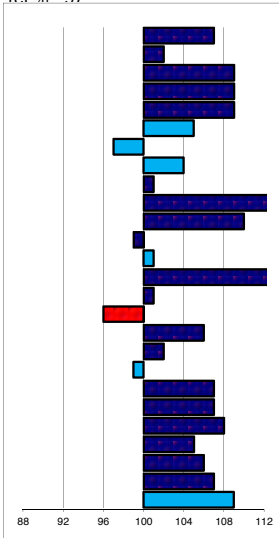

noble
light
long
vertical
sloping
tight
tight
sloping
long
ophill
long
standing under
straight
long
large
dry
jet black
much
toeing-out
long
powerful
long
powerful
much
much
tall

head
head-neck-conn.
neck length
neck position
shoulder
back
loins
croup angle
croup length
body
length forearm
frontlegs
hind legs
kootlengte
hooves
bone quality
color
hair
frontlegs
walk length
walk strength
trot length
trot strength
balance
suppleness
stature

waarderende exterieurkenmerken

type	frame	feet & legs				walk	trot	total
110	111	101	107	107	104	106	105	107
ABFP								
rel.	walk	trot	canter	riding	driving	showdr.	total	
79	101	104	102	102	104	106	103	

Monte 378

199623171
born: 08-07-96
s.: Teunis 332
m.: Roos Boszorg

marks allowed: 11,4%
not allowed: 2,9%
mgs Hannes 296
mggs Mark 232

linear conformation

rel. %: 86

95 plain
104 heavy
104 short
105 horizontal
102 steep
105 weak
108 weak
103 horizontal
104 short
96 downhill
101 short
105 straight
98 sickled
100 short
95 small
97 course
99 faded black
104 little
100 toeing-in
101 short
100 weak
99 short
101 weak
103 little
100 little
103 short