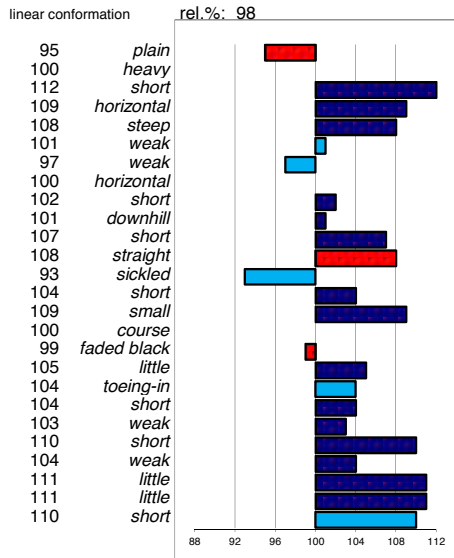

Teunis 332

199002891 marks allowed: 4,0%
born: 08-03-90 not allowed: 1,4%
s.: Gerlof 294 mgs mggs
m.: Gertruda Lammert 260 Tsjalling 235