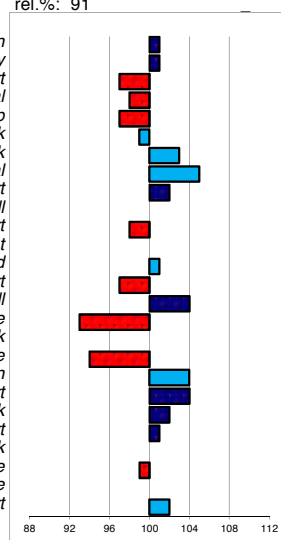

noble
light
long
vertical
sloping
tight
tight
sloping
long
ophill
long
standing under
straight
long
large
dry
jet black
much
toeing-out
long
powerful
long
powerful
much
much
tall

head
head-neck-conn.
neck length
neck position
shoulder
back
loins
croup angle
croup length
body
length forearm
frontlegs
hind legs
kootlengte
hooves
bone quality
color
hair
frontlegs
walk length
walk strength
trot length
trot strength
balance
suppleness
stature

waarderende exterieurkenmerken

type	frame	feet & legs	walk	trot	total	
98	100	97	101	99	99	
ABFP						
rel.	walk	trot	canter	riding	driving	showdr.
64	101	103	104	103	102	101

total
99