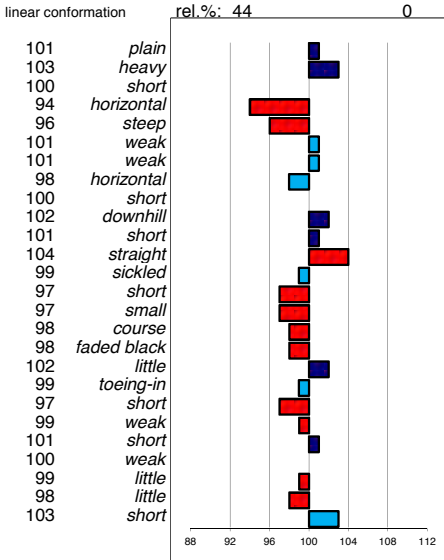

Anders 451

200014251
born: 26-03-00 marks allowed: 1,4%
not allowed: 0,7%
s.: Adel 357 mgs mggs
m.: Hanneke v.d. Ouke 313 Bjinse 241

waarderende exterieurkenmerken						
type	frame	feet & legs	walk	trot	total	
97	98	97	98	101	98	
ABFP						
rel.	walk	trot	canter	riding	driving	showdr.
0	0	0	0	0	0	0

Reinder 452

200500407
born: 27-02-05 marks allowed: 1,3%
not allowed: 0,4%
s.: Aan 416 mgs mggs
m.: Trynke B. Sierk 326 Ludse 305