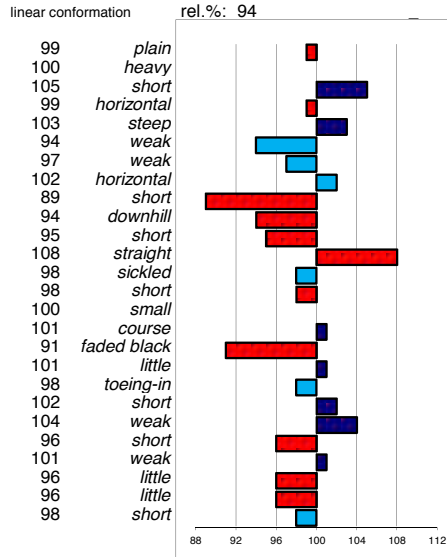

noble
light
long
vertical
sloping
tight
tight
sloping
long
ophill
long
standing under
straight
long
large
dry
jet black
much
toeing-out
long
powerful
long
powerful
much
much
tall

head
head-neck-conn.
neck length
neck position
shoulder
back
loins
croup angle
croup length
body
length forearm
frontlegs
hind legs
kootlengte
hooves
bone quality
color
hair
frontlegs
walk length
walk strength
trot length
trot strength
balance
suppleness
stature

waarderende exterieurkenmerken							
type	frame	feet & legs			walk	trot	total
98	97	101	103	103	100	100	100
ABFP							
rel.	walk	trot	canter	riding	driving	showdr.	total
79	99	98	99	99	98	100	99

Fabe 348

199311601 marks allowed: 0,8%
born: 27-03-93 not allowed: 0,4%
s.: Melle 311 mgs mggs
m.: Kee Romke 234 Ulrig 204