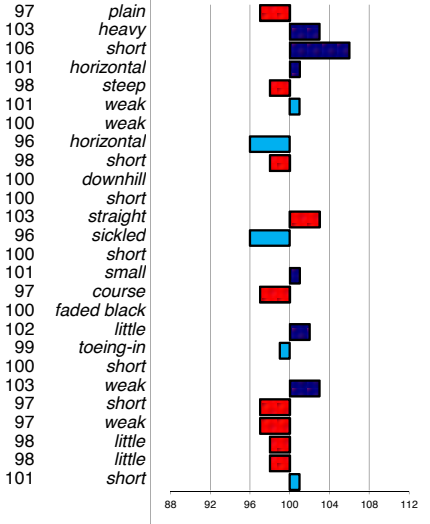

Fède 350

199301471
born: 11-04-93
s.: Jelmer 297 mgs Hearke 254
m.: Urssel mgs Wessel 237

marks allowed: 1,0%
not allowed: 0,0%

linear conformation

rel.%: 85

noble
light
long
vertical
sloping
tight
tight
sloping
long
ophill
long
standing under
straight
long
large
dry
jet black
much
toeing-out
long
powerful
long
powerful
much
much
tall

head
head-neck-conn.
neck length
neck position
shoulder
back
loins
croup angle
croup length
body
length forearm
frontlegs
hind legs
kootlengte
hooves
bone quality
color
hair
frontlegs
walk length
walk strength
trot length
trot strength
balance
suppleness
stature

waarderende exterieurkenmerken

type	frame	feet & legs				walk	trot	total
101	101	98				101	98	100
ABFP								
rel.	walk	trot	canter	riding	driving	showdr.	total	
70	97	95	96	97	96	96	96	

Erik 351

199320351
born: 28-04-93
s.: Jelmer 297 mgs Frans 289
m.: Stina mgs Ygram 240

marks allowed: 8,2%
not allowed: 0,6%

linear conformation

rel.%: 92