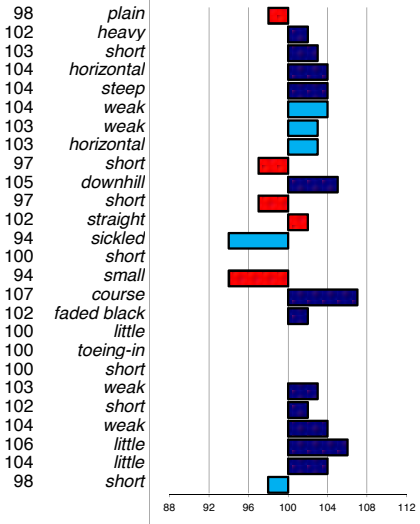

Wikke 404

199903451
born: 02-03-99 marks allowed: 1,9%
not allowed: 0,5%
s.: Ritse 322 mgs mggs
m.: Annerichje T. Gerlof 294 Tjimme 275

linear conformation

rel.%: 92

noble
light
long
vertical
sloping
shoulder
tight
tight
sloping
long
ophill
long
standing under
straight
long
large
dry
jet black
much
toeing-out
long
powerful
long
powerful
much
much
tall

head
head-neck-conn.
neck length
neck position
loins
croup angle
croup length
body
length forearm
frontlegs
hind legs
kootlengte
hooves
bone quality
color
hair
frontlegs
walk length
walk strength
trot length
trot strength
balance
suppleness
stature

waarderende exterieurkenmerken

type	frame	feet & legs			walk	trot	total
102	104	105		102	104	103	
ABFP							
rel.	walk	trot	canter	riding	driving	showdr.	total
72	100	103	97	101	100	102	100

Rindert 406

199717271
born: 10-05-97 marks allowed: 2,7%
not allowed: 1,0%
s.: Brandus 345 mgs mggs
m.: Elske Jochem 259 Freark 218

linear conformation

rel.%: 91