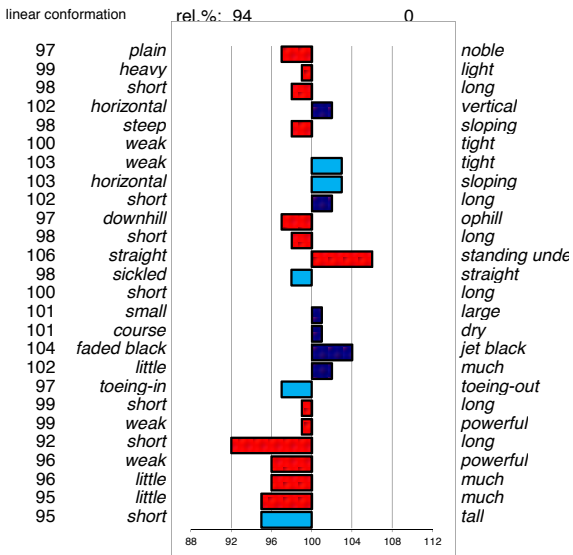

waarderende exterieurkenmerken							
type	frame	feet & legs			walk	trot	total
99	99	100			99	96	98
ABFP							
rel.	walk	trot	canter	riding	driving	showdr.	total
61	101	99	103	100	99	100	101

Olof 315

198803151 marks allowed: 2,0%
born: 03-06-88 not allowed: 0,4%
s.: Reitse 272 mgs mggs
m.: Wieneke Lammert 260 Ysbrand 238