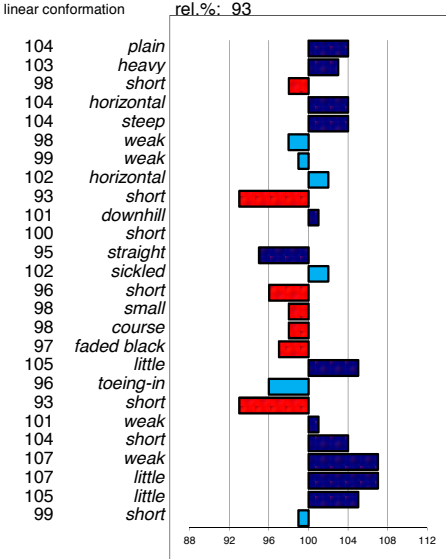

Mintse 384

199633551 marks allowed: 4,7%
born: 02-03-96 not allowed: 0,3%
s.: Leffert 306 mgs mggs
m.: Jieldou Lammert 260 Freark 218

waarderende exterieurkenmerken									
type	frame	feet & legs			walk	trot	total		
107	104	101			98	106	103		
ABFP									
rel.	walk	trot	canter	riding	driving	showdr.	total		
71	101	106	106	106	105	105	105		

Teeuwis 389

199804091 marks allowed: 0,7%
born: 14-03-98 not allowed: 0,2%
s.: Fetse 349 mgs mggs
m.: Anke van 't Le Reitse 272 Doeke 287