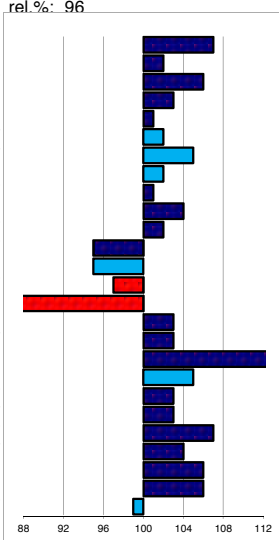

noble
light
long
vertical
sloping
tight
tight
sloping
long
ophill
long
standing unde
straight
long
large
dry
jet black
much
toeing-out
long
powerful
long
powerful
much
much
tall

head
head-neck-conn.
neck length
neck position
shoulder
back
loins
croup angle
croup length
body
length forearm
frontlegs
hind legs
kootlengte
hooves
bone quality
color
hair
frontlegs
walk length
walk strength
trot length
trot strength
balance
suppleness
stature

waarderende exterieurkenmerken

type	frame	feet & legs	walk	trot	total	
109	106	106	104	104	106	
ABFP						
rel.	walk	trot	canter	riding	driving	showdr.
59	99	101	104	101	101	101

total
106

Abel 344

199208471
born: 18-04-92
s.: Reitse 272 mgs mggs
m.: Lisanne Wessel 237 Cobus 248

marks allowed: 0,9%
not allowed: 0,9%

linear conformation

rel.%: 91

101 plain
101 heavy
97 short
98 horizontal
97 steep
99 weak
103 weak
105 horizontal
102 short
100 downhill
98 short
100 straight
101 sickled
97 short
104 small
93 course
100 faded black
94 little
104 toeing-in
104 short
102 weak
101 short
100 weak
99 little
100 little
102 short