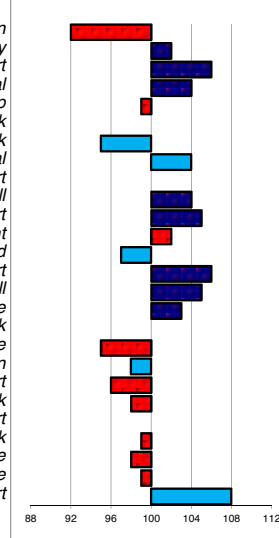

noble
light
long
vertical
sloping
tight
tight
sloping
long
ophill
long
standing under
straight
long
large
dry
jet black
much
toeing-out
long
powerful
long
powerful
much
much
tall

waarderende exterieurkenmerken