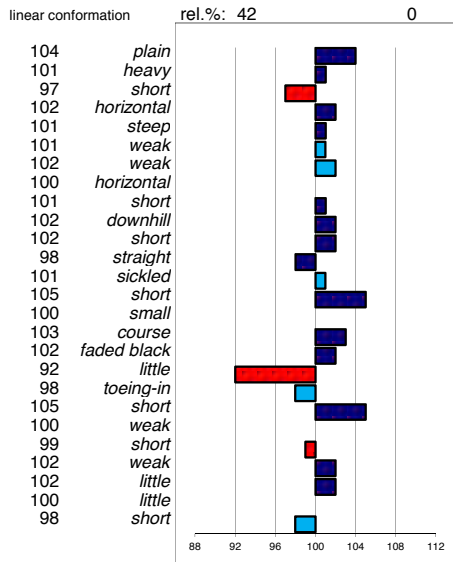

- plain
- heavy
- short
- horizontal
- steep
- weak
- weak
- horizontal
- short
- downhill
- short
- straight
- sickled
- short
- small
- course
- faded black
- little
- toeing-in
- short
- weak
- short
- weak
- little
- little
- short

- noble
- light
- long
- vertical
- sloping
- tight
- tight
- sloping
- long
- ophill
- long
- standing under
- straight
- long
- large
- dry
- jet black
- much
- toeing-out
- long
- powerful
- long
- powerful
- much
- much
- tall

waarderende exterieurkenmerken

type	frame	feet & legs	walk	trot	total			
96	101	99	99	102	99			
ABFP								
rel.	walk	trot	canter	riding	driving	showdr.	werkl.	total
0	0	0	0	0	0	0	0	0

waarderende exterieurkenmerken

type	frame	feet & legs	walk	trot	total		
101	101	102	102	101	101		
ABFP							
rel.	walk	trot	canter	riding	driving	showdr.	total
0	0	0	0	0	0	0	0