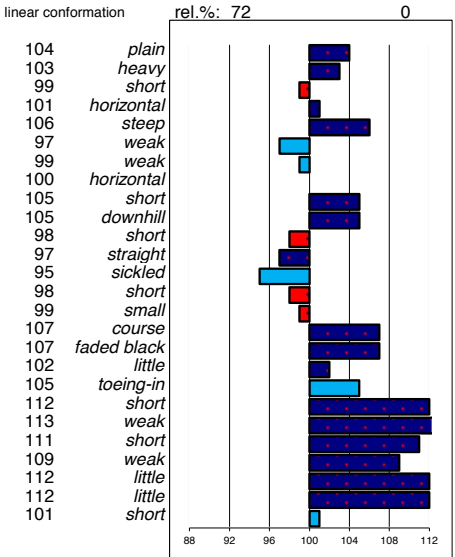

104 plain
103 heavy
99 short
101 horizontal
106 steep
97 weak
99 weak
100 horizontal
105 short
105 downhill
98 short
97 straight
95 sickled
98 short
99 small
107 course
107 faded black
102 little
105 toeing-in
112 short
113 weak
111 short
109 weak
112 little
112 little
101 short

104 plain
103 heavy
99 short
101 horizontal
106 steep
97 weak
99 weak
100 horizontal
105 short
105 downhill
98 short
97 straight
95 sickled
98 short
99 small
107 course
107 faded black
102 little
105 toeing-in
112 short
113 weak
111 short
109 weak
112 little
112 little
101 short

noble
light
long
vertical
sloping
tight
tight
sloping
long
ophill
long
standing under
straight
long
large
dry
jet black
muBL
toeing-out
long
powerful
long
powerful
muBL
muBL
tall

waarderende exterieurkenmerken

type	frame	feet & legs	walk	trot	total		
109	105	105	102	106	106		
ABFP							
rel.	walk	trot	canter	riding	driving	showdr.	total
0	0	0	0	0	0	0	0

waarderende exterieurkenmerken

type	frame	feet & legs	walk	trot	total		
104	104	106	111	108	107		
ABFP							
rel.	walk	trot	canter	riding	driving	showdr.	total
0	0	0	0	0	0	0	0