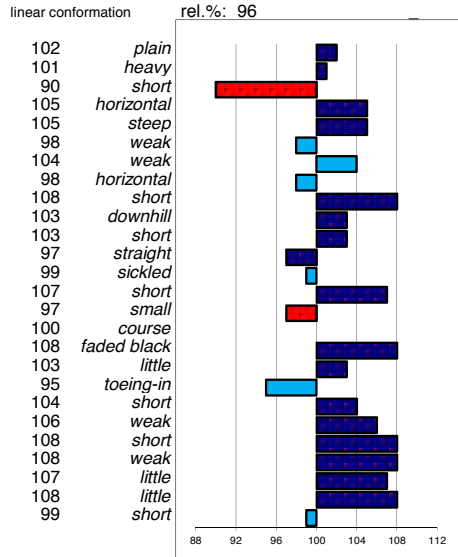

noble
light
long
vertical
sloping
tight
tight
sloping
long
ophill
long
standing under
straight
long
large
dry
jet black
much
toeing-out
long
powerful
long
powerful
much
much
tall

waarderende exterieurkenmerken							
type	frame	feet & legs			walk	trot	total
106	105	104			104	106	105
ABFP							
rel.	walk	trot	canter	riding	driving	showdr.	total
77	98	101	103	102	102	100	101

Ielke 382

199405751 marks allowed: 1,1%
born: 14-05-94 not allowed: 0,3%
s.: Nykle 309 mgs mggs
m.: Imkje Tsjalling 235 Ewoud 250