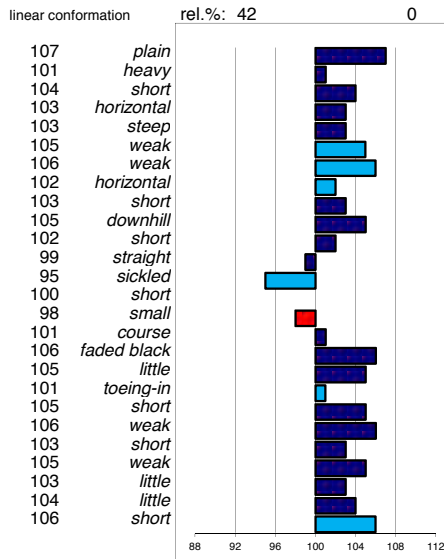

107 plain
101 heavy
104 short
103 horizontal
103 steep
105 weak
106 weak
102 horizontal
103 short
105 downhill
102 short
99 straight
95 sickled
100 short
98 small
101 course
106 faded black
105 little
101 toeing-in
105 short
106 weak
103 short
105 weak
103 little
104 little
106 short

noble light
long long
vertical vertical
sloping sloping
tight tight
tight tight
sloping sloping
long long
ophill ophill
long long
standing under standing under
straight straight
long long
large large
dry dry
jet black jet black
much much
toeing-out toeing-out
long long
powerful powerful
long long
powerful powerful
much much
much much
tall tall

waarderende exterieurkenmerken						
type	frame	feet & legs		walk	trot	total
101	105	105		106	107	105
ABFP						
rel.	walk	trot	canter	riding	driving	showdr.
0	0	0	0	0	0	0

waarderende exterieurkenmerken						
type	frame	feet & legs		walk	trot	total
108	106	103		106	105	106
ABFP						
rel.	walk	trot	canter	riding	driving	showdr.
0	0	0	0	0	0	0