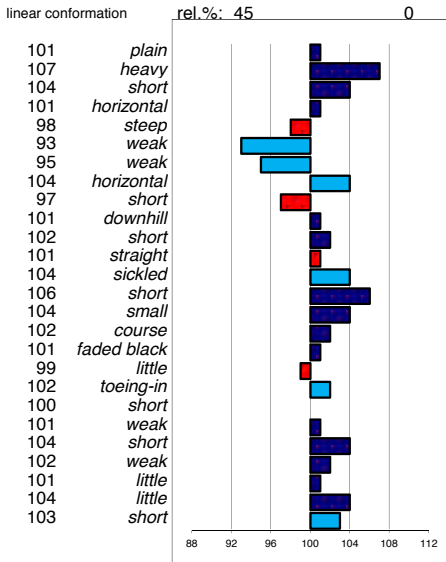

Take 455

200600525 marks allowed: 1,6%
born: 15-03-06 not allowed: 0,0%
s.: Jakob 302 mgs mggs
m.: lemkje ut 'e Ri Oltman 317 Tsjalling 235

noble
light
long
vertical
sloping
tight
tight
sloping
long
loins
long
standing under
straight
long
large
dry
jet black
much
toeing-out
powerful
long
powerful
much
much
tall

head
head-neck-conn.
neck length
neck position
shoulder
back
loins
croup angle
croup length
body
length forearm
frontlegs
hind legs
kootlengte
hooves
bone quality
color
hair
frontlegs
walk length
walk strength
trots length
trots strength
balance
suppleness
stature

waarderende exterieurkenmerken							
type	frame	feet & legs			walk	trot	total
102	99	100			100	103	101
ABFP							
rel.	walk	trot	canter	riding	driving	showdr.	total
0	0	0	0	0	0	0	0

Tymon 456

200601313 marks allowed: 0,0%
born: 01-04-06 not allowed: 0,0%
s.: Andries 415 mgs mggs
m.: Helena L. Leffert 306 Dirk 298