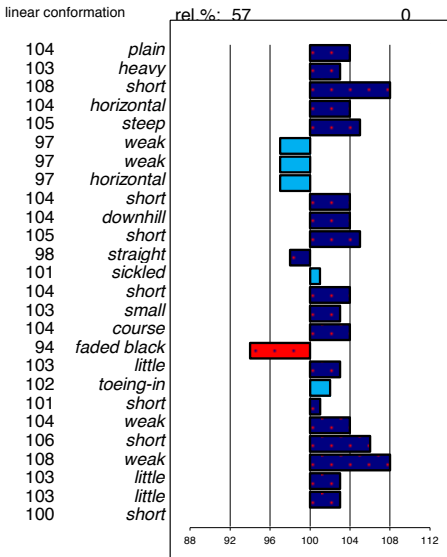

noble
light
long
vertical
sloping
shoulder
back
tight
loins
sloping
long
ophill
long
standing under
straight
long
large
dry
jet black
much
toeing-out
long
powerful
long
powerful
much
much
tall

head
head-neck-conn.
neck length
neck position
shoulder
back
loins
croup angle
croup length
body
length forearm
frontlegs
hind legs
pasterns
hooves
bone quality
color
hair
frontlegs
walk length
walk strength
trot length
trot strength
balance
suppleness
stature

Jisse 433

200305113
born: 07-05-03
s.: Jasper 366
m.: Brecht
marks allowed: 1,2%
not allowed: 0,2%
mgs mggs
Dirk 298 Walter 282