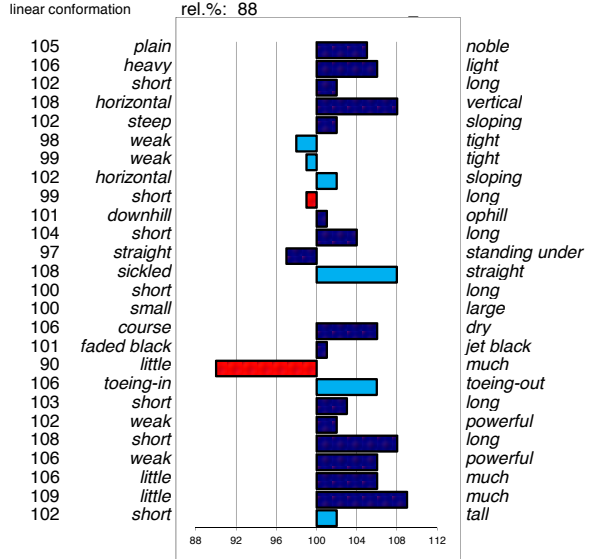

waarderende exterieurkenmerken									
type	frame	feet & legs			walk	trot	total		
104	104	104			103	106	104		
ABFP									
rel.	walk	trot	canter	riding	driving	showdr.	total		
73	103	105	104	105	105	109	105		

Uibert 390

199809241 marks allowed: 1,2%
born: 05-04-98 not allowed: 2,4%
s.: Sierk 326 mgs mggs
m.: Famke D. Leffert 306 Riitske 202