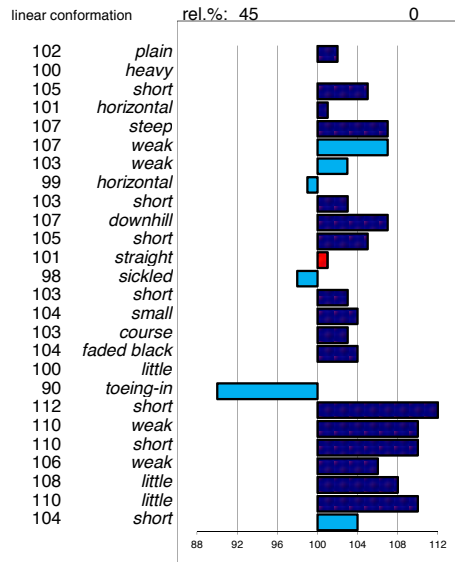

noble
light
long
vertical
sloping
tight
tight
sloping
long
loins
long
standing under
straight
long
large
dry
jet black
much
toeing-out
long
powerful
long
powerful
much
much
tall

waarderende exterieurkenmerken							
type	frame	feet & legs			walk	trot	total
106	108	105			108	106	107
ABFP							
rel.	walk	trot	canter	riding	driving	showdr.	werkl.
0	0	0	0	0	0	0	0