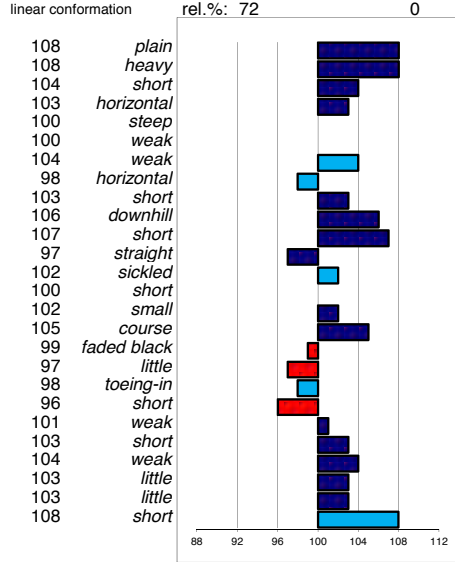

108 plain
108 heavy
104 short
103 horizontal
100 steep
100 weak
104 weak
98 horizontal
103 short
106 downhill
107 short
97 straight
102 sickled
100 short
102 small
105 course
99 faded black
97 little
98 toeing-in
96 short
101 weak
103 short
104 weak
103 little
103 little
108 short

108 plain
108 heavy
104 short
103 horizontal
100 steep
100 weak
104 weak
98 horizontal
103 short
106 downhill
107 short
97 straight
102 sickled
100 short
102 small
105 course
99 faded black
97 little
98 toeing-in
96 short
101 weak
103 short
104 weak
103 little
103 little
108 short

noble
light
long
vertical
sloping
tight
tight
sloping
long
ophill
long
standing under
straight
long
large
dry
jet black
much
toeing-out
long
powerful
long
powerful
much
much
tall

waarderende exterieurkenmerken

type	frame	feet & legs	walk	trot	total		
104	105	101	104	103	104		
ABFP							
rel.	walk	trot	canter	riding	driving	showdr.	total
0	0	0	0	0	0	0	0

waarderende exterieurkenmerken

type	frame	feet & legs	walk	trot	total		
107	109	107	99	103	104		
ABFP							
rel.	walk	trot	canter	riding	driving	showdr.	total
0	0	0	0	0	0	0	0

Jense 432

200303947
born: 04-04-03
s.: Sierk 326
m.: Sonja van het Leffert 306
marks allowed: 0,0%
not allowed: 0,0%
mgs mggs
Reitse 272