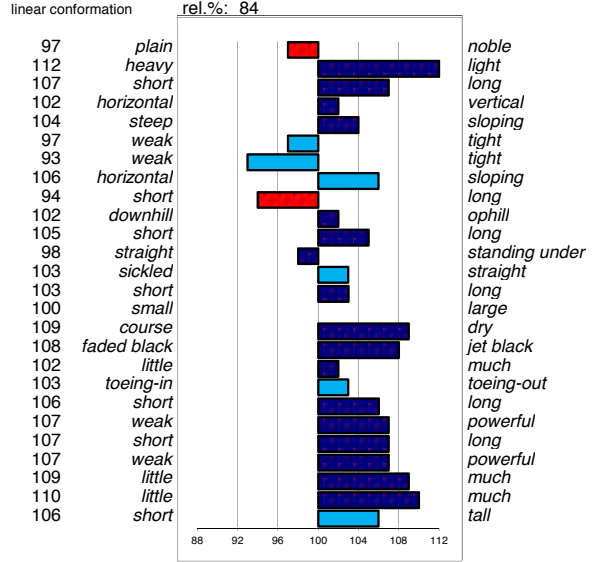

waarderende exterieurkenmerken						
type	frame	feet & legs	walk	trot	total	
102	103	104	106	106	106	104
ABFP						
rel.	walk	trot	canter	riding	driving	showdr.
72	106	106	106	106	106	106
						total
						106

Doaitzen 420

200106691 marks allowed: 2,7%
born: 23-02-01 not allowed: 0,2%
s.: Wander 352 mgs mggs
m.: Wieke van Sc Reitse 272 Tsjalling 235