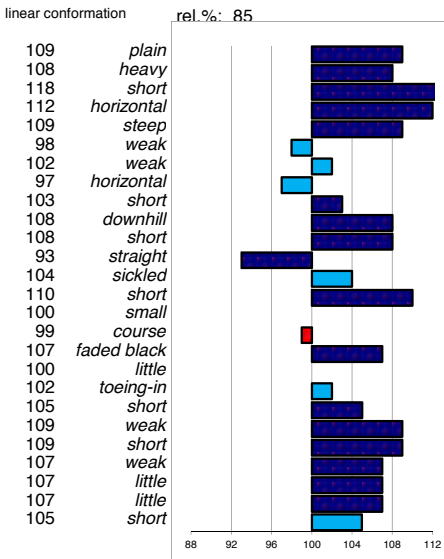

noble
light
long
vertical
sloping
tight
tight
sloping
long
ophill
long
standing under
straight
long
large
dry
jet black
much
toeing-out
long
powerful
long
powerful
much
much
tall

head
head-neck-conn.
neck length
neck position
shoulder
back
loins
croup angle
croup length
body
length forearm
frontlegs
hind legs
kootlengte
hooves
bone quality
color
hair
frontlegs
walk length
walk strength
trot length
trot strength
balance
suppleness
stature

waarderende exterieurkenmerken

type	frame	feet & legs	walk	trot	total		
112	111	103	107	106	108		
ABFP							
rel.	walk	trot	canter	riding	driving	showdr.	total
74	108	109	110	109	107	107	109