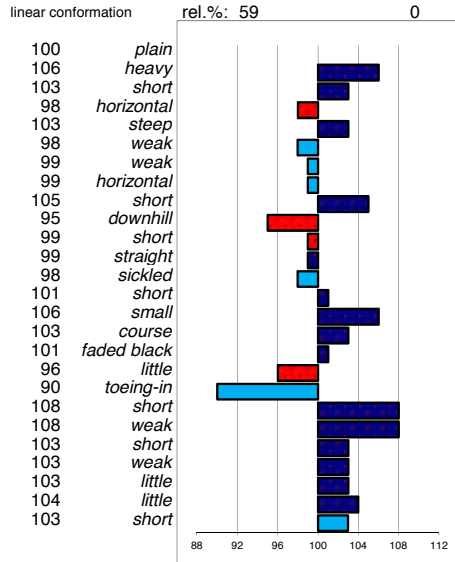

noble
light
long
vertical
sloping
tight
tight
sloping
long
ophill
long
standing under
straight
long
large
dry
jet black
much
toeing-out
long
powerful
long
powerful
much
much
tall

waarderende exterieurkenmerken

type	frame	feet & legs	walk	trot	total		
107	108	105	104	106	106		
ABFP							
rel.	walk	trot	canter	riding	driving	showdr.	total
0	0	0	0	0	0	0	0

waarderende exterieurkenmerken

type	frame	feet & legs	walk	trot	total		
103	103	99	109	104	104		
ABFP							
rel.	walk	trot	canter	riding	driving	showdr.	total
0	0	0	0	0	0	0	0

Maurus 441

200403319 marks allowed: 0,7%
born: 29-04-04 not allowed: 0,7%
s.: Tsjalke 397 mgs mggs
m.: Wytske van di Krist 358 Jelmer 297