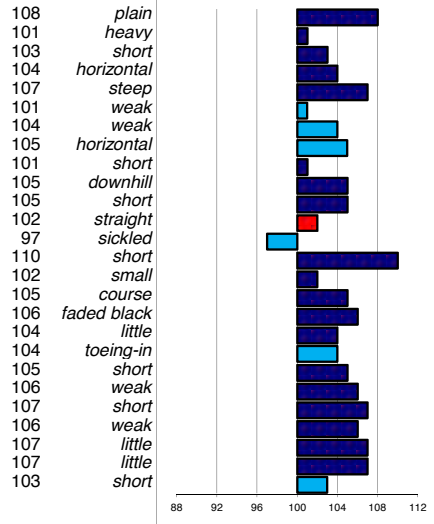

noble
light
long
vertical
sloping
tight
tight
sloping
long
ophill
long
standing under
straight
long
large
dry
jet black
much
toeing-out
long
powerful
long
powerful
much
much
tall

waarderende exterieurkenmerken

type	frame	feet & legs			walk	trot	total
108	105	105		106	105	106	
ABFP							
rel.	walk	trot	canter	riding	driving	showdr.	total
68	101	104	106	105	103	108	104

Wierd 409

199938871
born: 29-06-99 marks allowed: 7,0%
not allowed: 1,4%
s.: Folkert 353 mgs mggs
m.: Tsjitske ut de Reitse 272 Peke 268

linear conformation

rel.%: 88