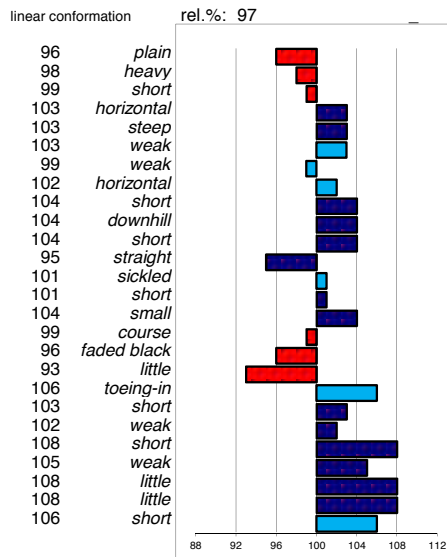

noble
light
long
vertical
sloping
tight
tight
sloping
long
ophill
long
standing under
straight
long
large
dry
jet black
much
toeing-out
long
powerful
long
powerful
much
much
tall

head
head-neck-conn.
neck length
neck position
shoulder
back
loins
croup angle
croup length
body
length forearm
frontlegs
hind legs
kootlengte
hooves
bone quality
color
hair
frontlegs
walk length
walk strength
trot length
trot strength
balance
suppleness
stature

waarderende exterieurkenmerken							
type	frame	feet & legs			walk	trot	total
100	104	102	102	102	104	102	102
ABFP							
rel.	walk	trot	canter	riding	driving	showdr.	total
85	102	103	98	100	102	104	101