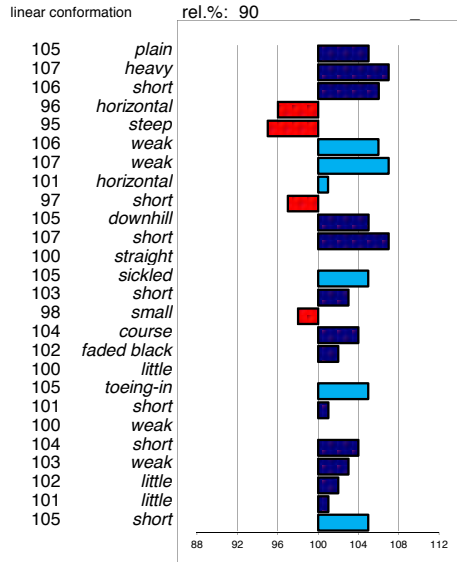

noble
light
long
vertical
sloping
tight
tight
sloping
long
ophill
long
standing under
straight
long
large
dry
jet black
much
toeing-out
long
powerful
long
powerful
much
much
tall

waarderende exterieurkenmerken

type	frame	feet & legs				walk	trot	total
105	103	105	105	105	105	103	104	
ABFP								
rel.	walk	trot	canter	riding	driving	showdr.	total	
70	100	104	104	102	104	103	103	

waarderende exterieurkenmerken

type	frame	feet & legs				walk	trot	total
101	104	103	103	100	100	102	102	
ABFP								
rel.	walk	trot	canter	riding	driving	showdr.	total	
69	97	104	110	103	101	105	103	

Andries 415

200037791 marks allowed: 5,8%
born: 13-06-00 not allowed: 0,6%
s.: Tsjerk 328 mgs mggs
m.: Gitte Nykle 309 Lammert 260