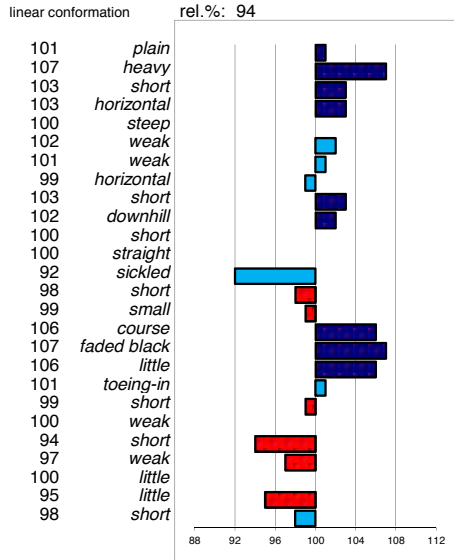

Ritse 322

198909021 marks allowed: 1,9%
born: 24-05-89 not allowed: 3,0%
s.: Oege 267 mgs mggs
m.: Katterine Hotse 223 Ulrig 204