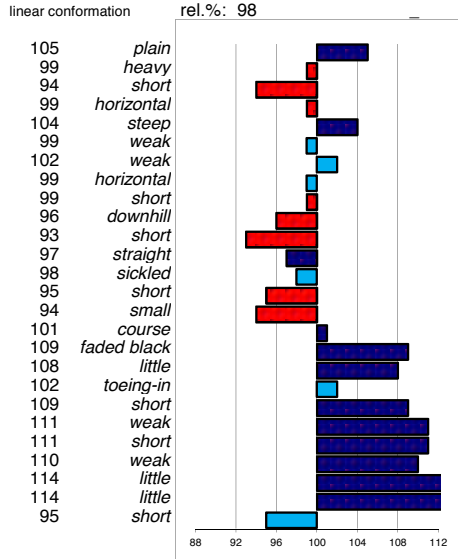

waarderende exterieurkenmerken						
type	frame	feet & legs		walk	trot	total
106	103	105		111	108	107
ABFP						
rel.	walk	trot	canter	riding	driving	showdr.
83	107	110	106	108	109	109
						total
						108

Karel 370

199510851 marks allowed: 1,8%
born: 26-02-95 not allowed: 2,1%
s.: Nammen 308 mgs mggs
m.: Fabioloa Reitse 272 Ygram 240