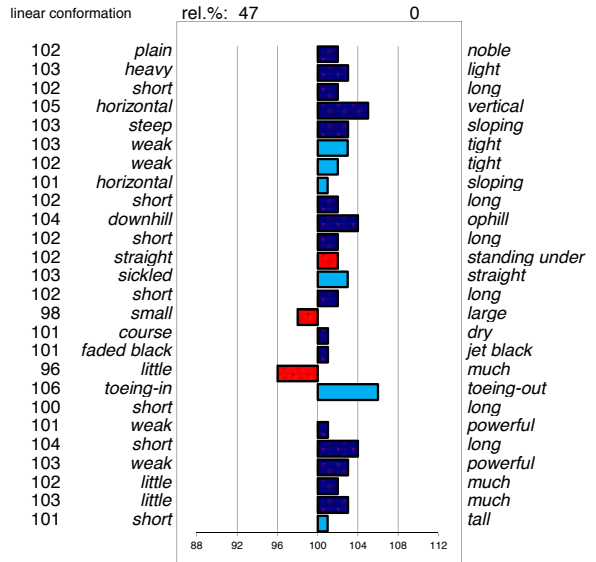

waarderende exterieurkenmerken							
type	frame	feet & legs			walk	trot	total
106	107	102			102	103	104
ABFP							
rel.	walk	trot	canter	riding	driving	showdr.	total
0	0	0	0	0	0	0	0