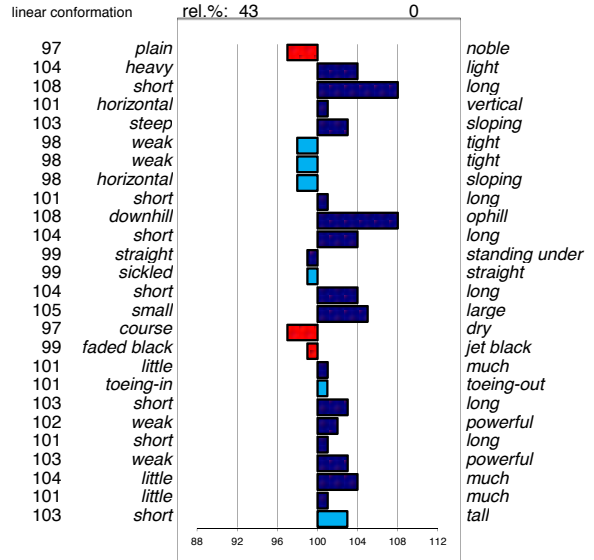

waarderende exterieurkenmerken						
type	frame	feet & legs	walk	trot	total	
102	104	100	103	103	103	103
ABFP						
rel.	walk	trot	canter	riding	driving	showdr.
0	0	0	0	0	0	0

Sjouke 453

200503310
born: 06-05-05 marks allowed: 0,4%
not allowed: 0,0%
s.: Doaitsen 420 mgs mggs
m.: Wiefkje V. Jelte 365 Leffert 306