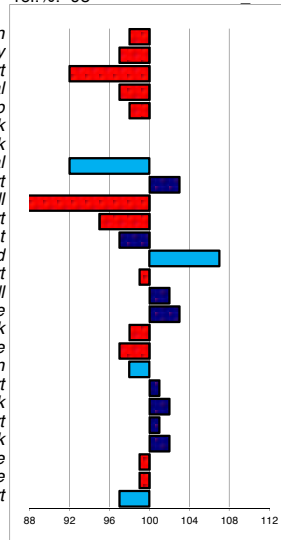

head
 head-neck-conn.
 neck length
 neck position
 shoulder
 back
 loins
 croup angle
 croup length
 body
 length forearm
 frontlegs
 hind legs
 kootlengte
 hooves
 bone quality
 color
 hair
 frontlegs
 walk length
 walk strength
 trot length
 trot strength
 balance
 suppleness
 stature

marks allowed: 1,4%
 not allowed: 0,3%

linear conformation

rel.%: 95

98 plain
 97 heavy
 92 short
 97 horizontal
 98 steep
 100 weak
 100 weak
 92 horizontal
 103 short
 87 downhill
 95 short
 97 straight
 107 sickled
 99 short
 102 small
 103 course
 98 faded black
 97 little
 98 toeing-in
 101 short
 102 weak
 101 short
 102 weak
 99 little
 99 little
 97 short