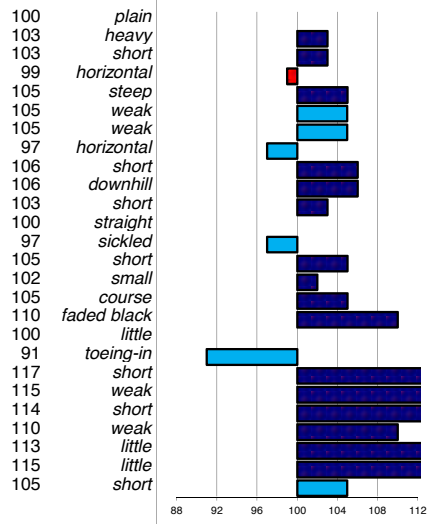

noble
light
long
vertical
sloping
tight
tight
sloping
long
ophill
long
standing under
straight
long
large
dry
jet black
much
toeing-out
long
powerful
long
powerful
much
much
tall

waarderende exterieurkenmerken

type	frame	feet & legs			walk	trot	total
103	109	105		115	108	108	
ABFP							
rel.	walk	trot	canter	riding	driving	showdr.	total
76	111	107	106	106	107	102	107