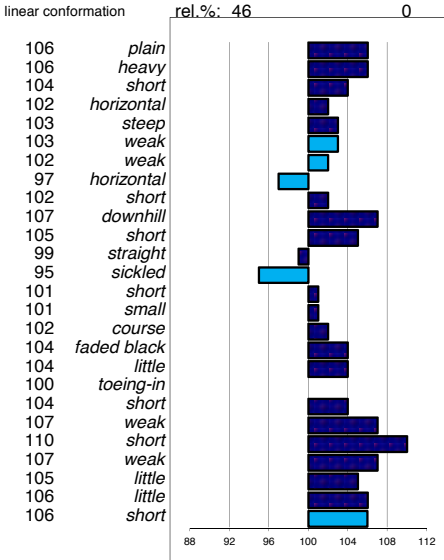

Stendert 447

200501629 marks allowed: 0,3%
born: 30-03-05 not allowed: 0,3%
s.: Andries 415 mgs mggs
m.: Aukje Boszorc Piter 312 Lammert 260

noble head
light head-neck-conn.
long neck length
vertical neck position
sloping shoulder
tight back
tight loins
sloping croup angle
long croup length
ophill body
long length forearm
standing under frontlegs
straight hind legs
long kootlengte
large hooves
dry bone quality
jet black color
much hair
toeing-out frontlegs
long walk length
powerful walk strength
long trot length
powerful trot strength
much balance
much suppleness
tall stature

Pier 448

200501700 marks allowed: 7,6%
born: 14-04-05 not allowed: 0,4%
s.: Beart 411 mgs mggs
m.: Jikke N. Aiso 279 Mark 232