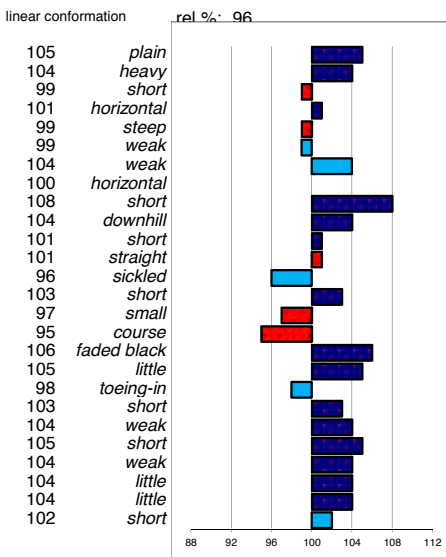

noble
light
long
vertical
sloping
tight
tight
sloping
long
ophill
long
standing under
straight
long
large
dry
jet black
much
toeing-out
long
powerful
long
powerful
much
much
tall

head
head-neck-conn.
neck length
neck position
shoulder
back
loins
croup angle
croup length
body
length forearm
frontlegs
hind legs
kootlengte
hooves
bone quality
color
hair
frontlegs
walk length
walk strength
trot length
trot strength
balance
suppleness
stature

waarderende exterieurkenmerken							
type	frame	feet & legs			walk	trot	total
105	104	99	104	103	103	103	103
ABFP							
rel.	walk	trot	canter	riding	driving	showdr.	total
80	100	101	100	101	104	102	101

Fetse 349

199303791 marks allowed: 2,2%
born: 03-04-93 not allowed: 0,2%
s.: Feitse 293 mgs mggs
m.: Ordina B. Djurre 284 Reitse 272