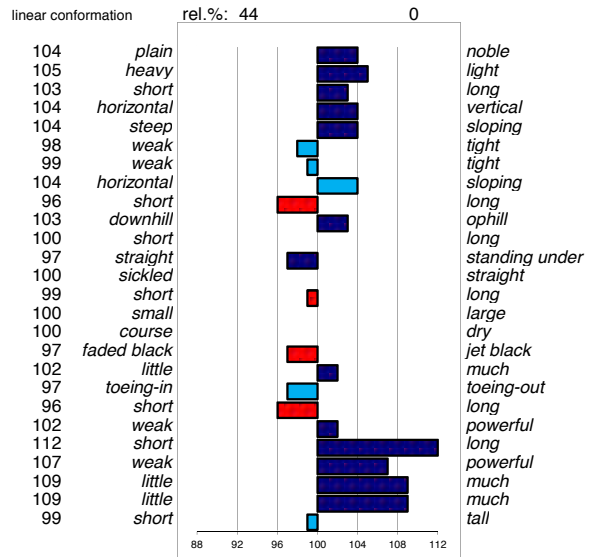

waarderende exterieurkenmerken						
type	frame	feet & legs	walk	trot	total	
106	104	103	101	108	106	105
ABFP						
rel.	walk	trot	canter	riding	driving	showdr.
0	0	0	0	0	0	0