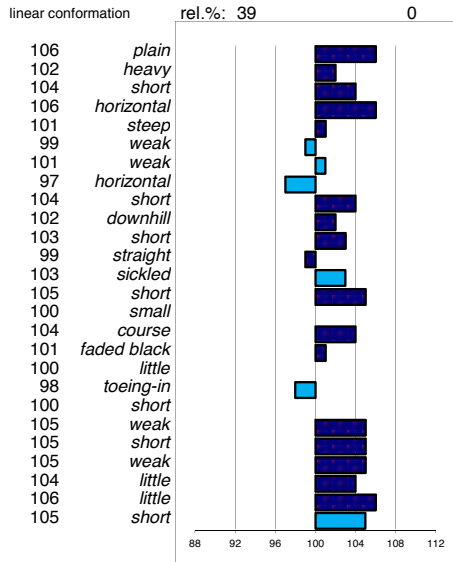

- plain
- heavy
- short
- horizontal
- steep
- weak
- weak
- horizontal
- short
- downhill
- short
- straight
- sickled
- short
- small
- course
- faded black
- little
- toeing-in
- short
- weak
- short
- weak
- little
- little
- short

- noble
- light
- long
- vertical
- sloping
- tight
- tight
- sloping
- long
- ophill
- long
- standing under
- straight
- long
- large
- dry
- jet black
- much
- toeing-out
- long
- powerful
- long
- powerful
- much
- much
- tall

waarderende exterieurkenmerken

type	frame	feet & legs	walk	trot	total		
103	104	101	100	103	102		
ABFP							
rel.	walk	trot	canter	riding	driving	showdr.	total
0	0	0	0	0	0	0	0

waarderende exterieurkenmerken

type	frame	feet & legs	walk	trot	total		
108	107	105	104	105	106		
ABFP							
rel.	walk	trot	canter	riding	driving	showdr.	total
0	0	0	0	0	0	0	0

Hedser 465

200225151
born: 08-05-02
s.: Adel 357 mgs mggs
m.: Hasjem Ouke 313 Bjinse 241

marks allowed: nvt
not allowed: nvt