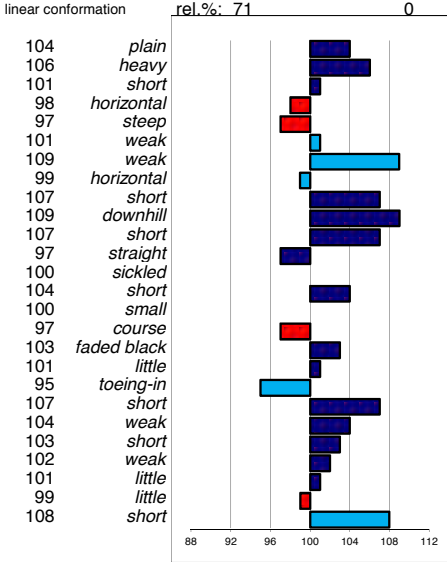

STALLIONS NOT APPROVED BASED ON OFFSPRING

Jorn 430

200300438
born: 27-02-03
s.: Fabe 348
m.: Anke R.
marks allowed: 0,0%
not allowed: 0,9%
mgs mggs
Feitse 293 Naen 264

noble
light
long
vertical
sloping
shoulder
back
tight
loins
sloping
long
ophill
long
standing under
straight
long
large
dry
jet black
much
toeing-out
long
powerful
long
powerful
much
much
tall

head
head-neck-conn.
neck length
neck position
shoulder
back
loins
croup angle
croup length
body
length forearm
frontlegs
hind legs
kootlengte
hooves
bone quality
color
hair
frontlegs
walk length
walk strength
trot length
trot strength
balance
suppleness
stature

Loadewyk 431

200303203
born: 31-03-03
s.: Tsjerk 328
m.: Marianne van Jurjen 303
marks allowed: 7,7%
not allowed: 2,7%
mgs mggs
Naen 264