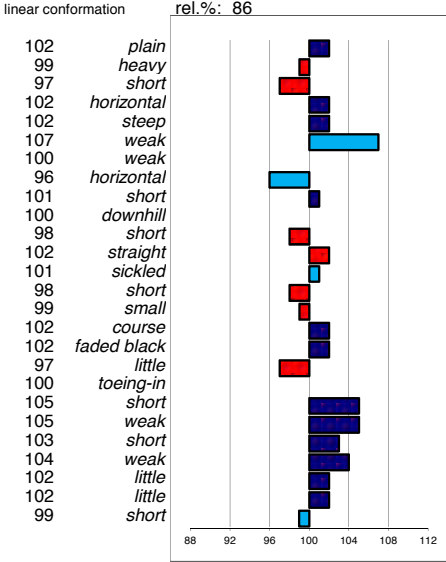

Arjen 417

200009341 marks allowed: 0,0%
born: 31-03-00 not allowed: 0,2%
s.: Erik 351 mgs mggs
m.: Femke v. Hidt Nikolaas 310 Jochem 259

waarderende exterieurkenmerken						
type	frame	feet & legs	walk	trot	total	
102	102	103	105	103	103	
ABFP						
rel.	walk	trot	canter	riding	driving	showdr.
71	101	97	99	99	101	101
						total
						99

Eibert 419

200103511 marks allowed: 2,5%
born: 01-03-01 not allowed: 0,4%
s.: Folkert 353 mgs mggs
m.: Joyke v/h Gal Reitse 272 Lammert 260