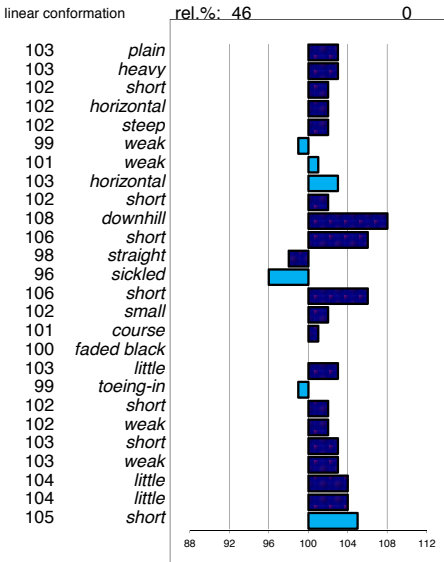

Wylster 463

200704635
born: 11-06-07
s.: Rindert 406 mgs mggs
m.: Jeldau fan 'e \ Rypke 321 Lute 304

marks allowed: nvt
not allowed: nvt

- noble
- light
- long
- vertical
- sloping
- tight
- tight
- sloping
- long
- ophill
- long
- standing unde
- straight
- long
- large
- dry
- jet black
- much
- toeing-out
- frontlegs
- hind legs
- kootlengte
- hooves
- bone quality
- color
- hair
- frontlegs
- walk length
- walk strength
- trot length
- trot strength
- balance
- suppleness
- stature

Wybren 464

200705907
born: 26-06-07
s.: Feike 395 mgs mggs
m.: Heike Wicher 334 Jakob 302

marks allowed: nvt
not allowed: nvt