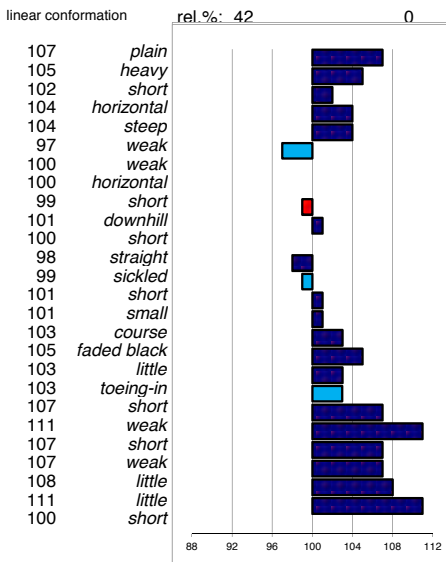

noble
light
long
vertical
sloping
tight
tight
sloping
long
loins
long
standing under
straight
long
large
dry
jet black
much
toeing-out
long
powerful
long
powerful
much
much
tall

head
head-neck-conn.
neck length
neck position
shoulder
back
loins
croup angle
croup length
body
length forearm
frontlegs
hind legs
kootlengte
hooves
bone quality
color
hair
frontlegs
walk length
walk strength
trots length
trots strength
balance
suppleness
stature

waarderende exterieurkenmerken							
type	frame	feet & legs			walk	trot	total
109	105	104			109	107	107
ABFP							
rel.	walk	trot	canter	riding	driving	showdr.	werkl.
0	0	0	0	0	0	0	0

Uwe 458

200602284 marks allowed: 4,9%
born: 19-04-06 not allowed: 0,0%
s.: Beart 411 mgs mggs
m.: Rimmje B.L. Bonne 341 Lute 304