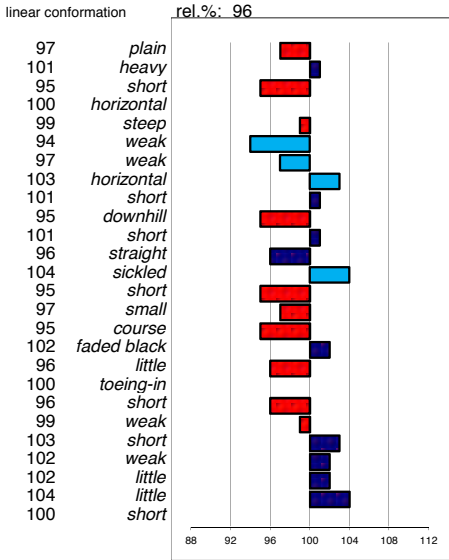

Sjaard 320

198900821 marks allowed: 11,6%
born: 08-03-89 not allowed: 1,3%
s.: Djurre 284 mgs mggs
m.: Fokeltsje Reitse 272 Ritske 202