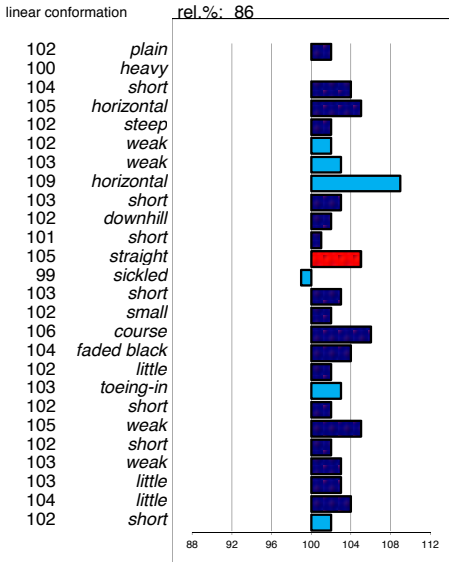

Bente 412

200017131 marks allowed: 2,1%
born: 25-04-00 not allowed: 0,6%
s.: Heinse 354 mgs mggs
m.: Lobke Y. Nammen 308 Jochem 259

noble
light
long
vertical
sloping
shoulder
back
loins
croup angle
croup length
body
length forearm
long
standing under
straight
long
large
dry
jet black
much
toeing-out
long
powerful
long
powerful
much
much
tall

head
head-neck-conn.
neck length
neck position
shoulder
back
loins
croup angle
croup length
body
length forearm
frontlegs
hind legs
kootlengte
hooves
bone quality
color
hair
frontlegs
walk length
walk strength
trots length
trots strength
balance
suppleness
stature

Brend 413

200020671 marks allowed: 2,1%
born: 18-04-00 not allowed: 0,2%
s.: Brandus 345 mgs mggs
m.: Meta van de E Doeke 287 Tjimme 275