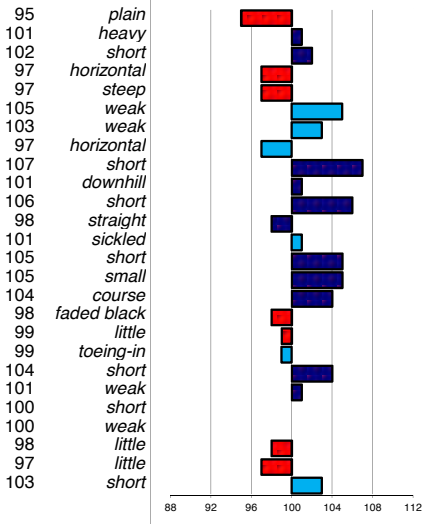

noble
light
long
vertical
sloping
tight
tight
sloping
long
ophill
long
standing under
straight
long
large
dry
jet black
much
toeing-out
long
powerful
long
powerful
much
much
tall

head
head-neck-conn.
neck length
neck position
shoulder
back
loins
croup angle
croup length
body
length forearm
frontlegs
hind legs
kootlengte
hooves
bone quality
color
hair
frontlegs
walk length
walk strength
trot length
trot strength
balance
suppleness
stature

waarderende exterieurkenmerken

type	frame	feet & legs				walk	trot	total
98	105	103				104	101	102
ABFP								
rel.	walk	trot	canter	riding	driving	showdr.	total	
53	103	103	103	102	104	101	103	

Folkert 353

199302821
born: 28-02-93
s.: Feitse 293 mgs Wessel 237
m.: Leentsje J. mgs Hearke 254

marks allowed: 5,3%
not allowed: 3,1%

linear conformation

rel.%: 97