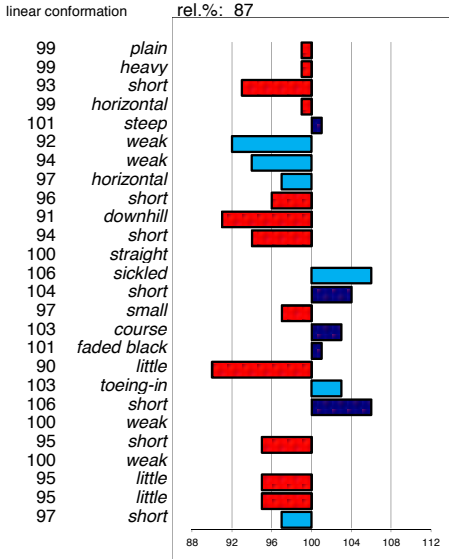

Gerryt 360

199424481 marks allowed: 8,3%
born: 02-07-94 not allowed: 1,6%
s.: Reitse 272 mgs mggs
m.: Leidy Doeke 287 Ritske 202

noble
light
long
vertical
sloping
tight
tight
sloping
long
ophill
long
standing under
straight
long
long
large
dry
jet black
much
toeing-out
long
powerful
long
powerful
much
much
tall

head
head-neck-conn.
neck length
neck position
shoulder
back
loins
croup angle
croup length
body
length forearm
frontlegs
hind legs
kootlengte
hooves
bone quality
color
hair
frontlegs
walk length
walk strength
trot length
trot strength
balance
suppleness
stature

waarderende exterieurkenmerken						
type	frame	feet & legs		walk	trot	total
96	96	98		102	99	99
ABFP						
rel.	walk	trot	canter	riding	driving	showdr.
73	105	99	104	102	101	98
						total
						102

Jasper 366

199520431 marks allowed: 2,8%
born: 20-05-95 not allowed: 0,3%
s.: Olaf 315 mgs mggs
m.: Antje ut de Mi Franke 251 Tsjalling 235