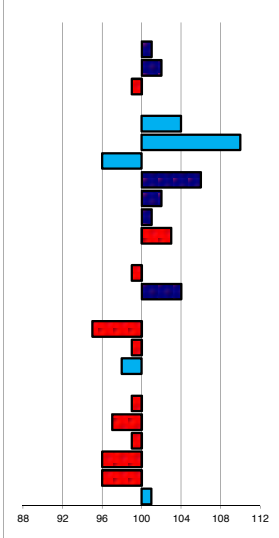

noble
light
long
vertical
sloping
tight
tight
sloping
long
ophill
long
standing under
straight
long
large
dry
jet black
much
toeing-out
long
powerful
long
powerful
much
much
tall

head
head-neck-conn.
neck length
neck position
shoulder
back
loins
croup angle
croup length
body
length forearm
frontlegs
hind legs
kootlengte
hooves
bone quality
color
hair
frontlegs
walk length
walk strength
trot length
trot strength
balance
suppleness
stature