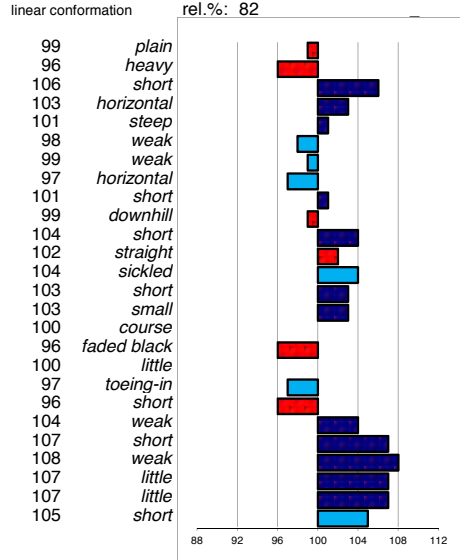

noble
light
long
vertical
sloping
tight
tight
sloping
long
ophill
long
standing under
straight
long
large
dry
jet black
much
toeing-out
long
powerful
long
powerful
much
much
tall

waarderende exterieurkenmerken

type	frame	feet & legs	walk	trot	total		
103	107	103	102	107	104		
ABFP							
rel.	walk	trot	canter	riding	driving	showdr.	total
75	104	103	106	105	106	102	104

Jerke 434

200307001 marks allowed: 2,4%
born: 12-06-03 not allowed: 1,0%
s.: Onne 376 mgs mggs
m.: Reina van de Tsjerk 328 Oege 267