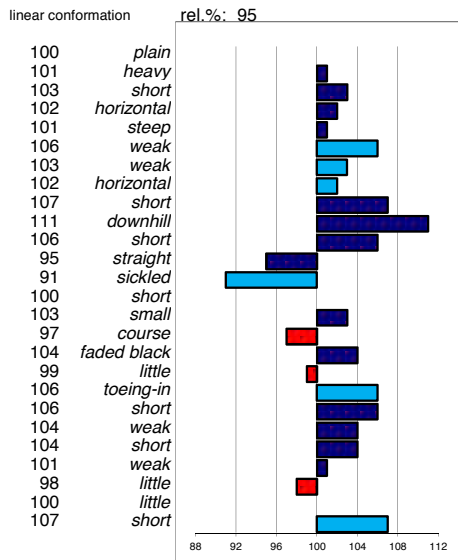

waarderende exterieurkenmerken						
type	frame	feet & legs		walk	trot	total
102	106	101		105	101	103
ABFP						
rel.	walk	trot	canter	riding	driving	showdr.
77	103	98	100	100	101	100
						total
						100