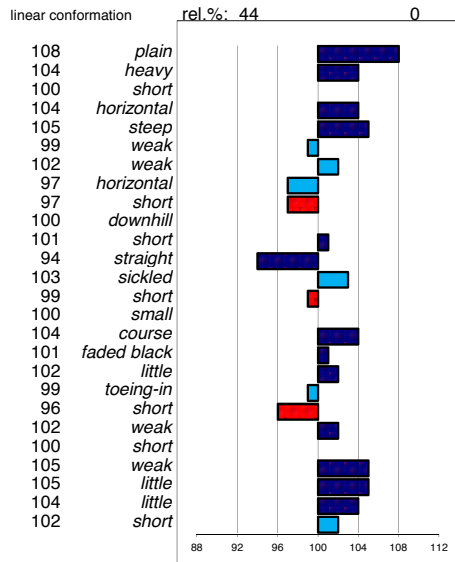

noble
light
long
vertical
sloping
tight
tight
sloping
long
ophill
long
standing under
straight
long
large
dry
jet black
much
toeing-out
long
powerful
long
powerful
much
much
tall

waarderende exterieurkenmerken

type	frame	feet & legs	walk	trot	total		
105	106	101	99	106	103		
ABFP							
rel.	walk	trot	canter	riding	driving	showdr.	total
0	0	0	0	0	0	0	0

waarderende exterieurkenmerken

type	frame	feet & legs	walk	trot	total		
109	105	104	101	105	105		
ABFP							
rel.	walk	trot	canter	riding	driving	showdr.	total
0	0	0	0	0	0	0	0