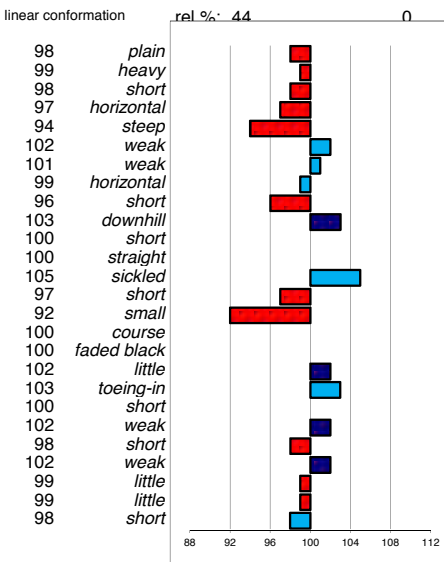

- noble
- light
- long
- vertical
- sloping
- tight
- tight
- sloping
- long
- ophill
- long
- standing unde
- straight
- long
- large
- dry
- jet black
- much
- toeing-out
- frontlegs
- hind legs
- kootlengte
- hooves
- bone quality
- color
- hair
- frontlegs
- walk length
- walk strength
- trot length
- trot strength
- balance
- suppleness
- stature

Thorben 466

200600247
born: 23-02-06
s.: Ielke 382 mgs mggs
m.: Hester fan Fjil Sape 381 Brandus 345

marks allowed: nvt
not allowed: nvt