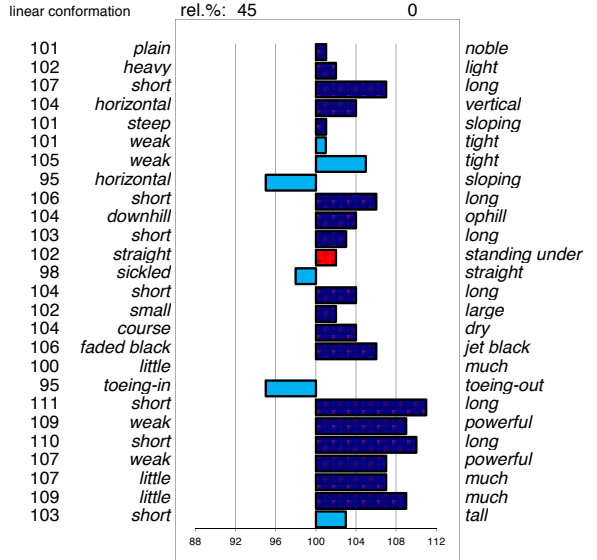

noble
light
long
vertical
sloping
tight
tight
sloping
long
ophill
long
standing under
straight
long
large
dry
jet black
much
toeing-out
long
powerful
long
powerful
much
much
tall

waarderende exterieurkenmerken

type	frame	feet & legs	walk	trot	total		
110	106	105	103	107	106		
ABFP							
rel.	walk	trot	canter	riding	driving	showdr.	total
0	0	0	0	0	0	0	0

waarderende exterieurkenmerken

type	frame	feet & legs	walk	trot	total		
103	108	105	111	107	107		
ABFP							
rel.	walk	trot	canter	riding	driving	showdr.	total
0	0	0	0	0	0	0	0

Wimer 461

200702276
born: 27-04-07
s.: Hinne 427
m.: Adellyke
mgs Heinsse 354
mggs Tjimme 275
marks allowed: nvt
not allowed: nvt