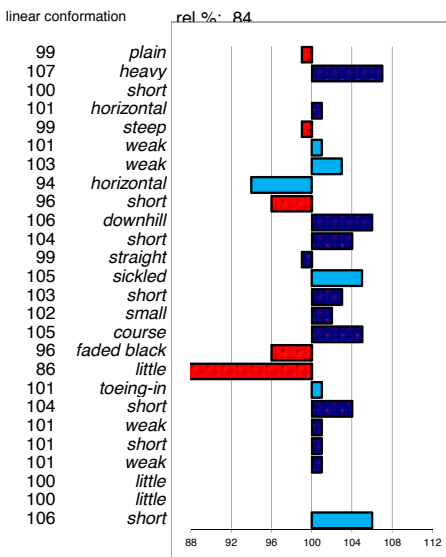

noble
light
long
vertical
sloping
tight
tight
sloping
long
ophill
long
standing under
straight
long
large
dry
jet black
much
toeing-out
long
powerful
long
powerful
much
much
tall

head
head-neck-conn.
neck length
neck position
shoulder
back
loins
croup angle
croup length
body
length forearm
frontlegs
hind legs
kootlengte
hooves
bone quality
color
hair
frontlegs
walk length
walk strength
trot length
trot strength
balance
suppleness
stature

waarderende exterieurkenmerken							
type	frame	feet & legs			walk	trot	total
97	103	104			103	102	101
ABFP							
rel.	walk	trot	canter	riding	driving	showdr.	total
71	101	102	109	105	101	96	103

Olrik 383

199615601 marks allowed: 4,4%
born: 13-04-96 not allowed: 1,5%
s.: Jakob 302 mgs mggs
m.: Yfke S.J. Peke 268 Oege 267