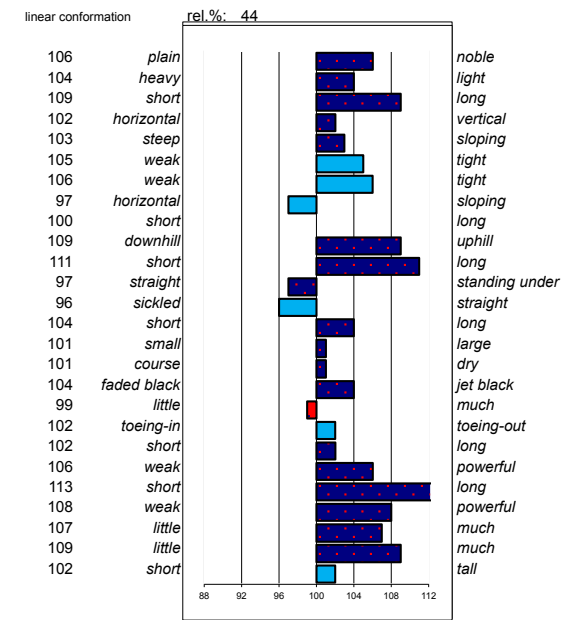

waarderende exterieurkenmerken									
type	frame	feet & legs			walk	trot	total		
109	109	104			105	108	107		
ABFP									
rel.	walk	trot	canter	riding	driving	showdr.	total		
0	0	0	0	0	0	0	0