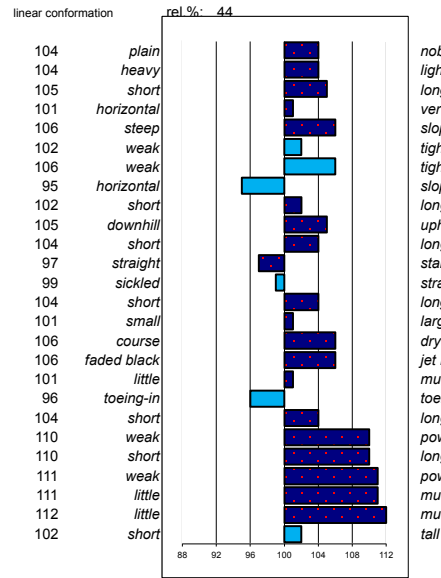

Stallions not yet approved on progeny

Bikkel 470

200801997
born: 21-5-2007
s.: Beart 411 mgs mggs
m.: Lysbeth f. L. Tsjerk 328 Thomas 327

type	frame	feet & legs	walk	trot	total		
106	108	105	107	109	107		
ABFP							
rel.	walk	trot	canter	riding	driving	showdr.	total
0	0	0	0	0	0	0	0