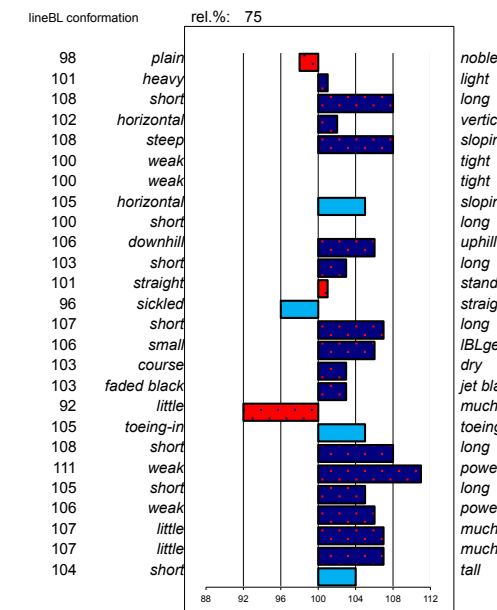

type	frame	feet & legs	walk	trot	total		
103	108	105	110	105	106		
ABFP							
rel.	walk	trot	canter	riding	driving	showdr.	total
78	105	102	106	105	101	103	104