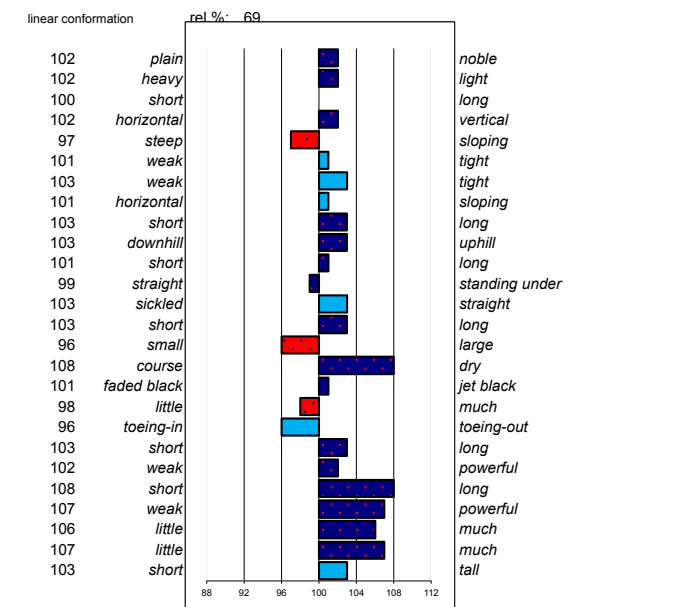

waarderende exterieurkenmerken										
type	frame	feet & legs		walk	trot	total				
102	104	104		102	105	103				
ABFP										
rel.	walk	trot	canter	riding	driving	showdr.	total			
0	0	0	0	0	0	0	0