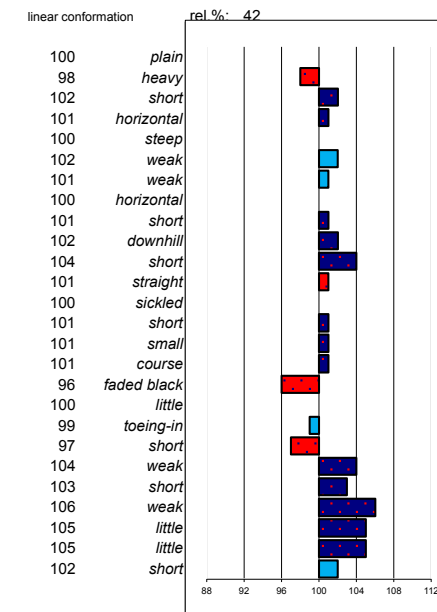

waarderende exterieurkenmerken						
type	frame	feet & legs	walk	trot	total	
103	105	103	102	106	104	
ABFP						
rel.	walk	trot	canter	riding	driving	showdr.
0	0	0	0	0	0	0