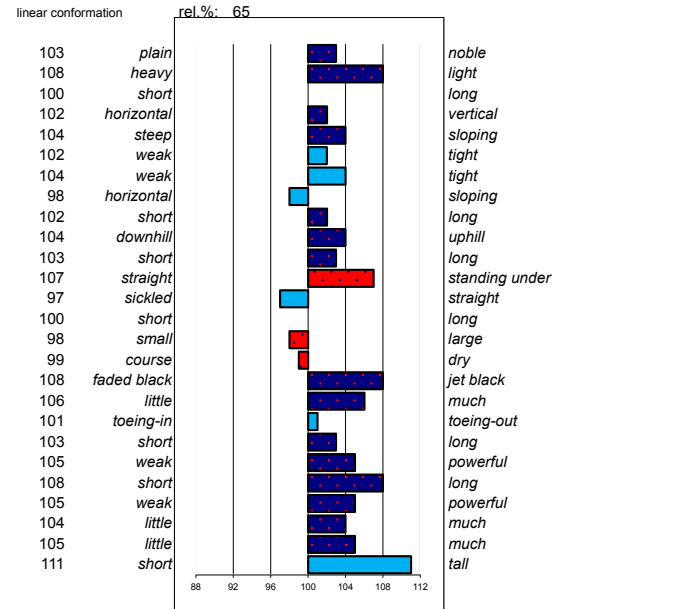

waarderende exterieurkenmerken										
type	frame	feet & legs		walk	trot	total				
107	108	102		105	105	106				
ABFP										
rel.	walk	trot	canter	riding	driving	showdr.	total			
0	0	0	0	0	0	0	0			

Sipke 450

200501382 marks allowed: 0,9%
born: 03-04-05 not allowed: 0,0%
s.: Teade 392 mgs mggs
m.: Bauwina W. Uike 338 Leffert 306